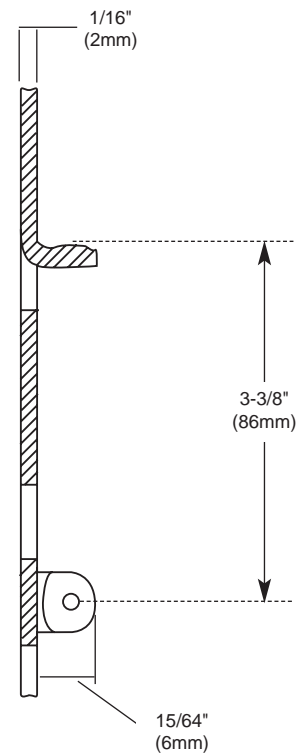

Buy it for looks. Buy it for life.®

Specifications

DESCRIPTION

- 4-1/4" Snap-in Shower Drain Cover
- Brass construction
- Fits 3" drain opening

Available Finishes

- Antique Nickel
- Antique Bronze
- Lifeshine Brushed Bronze
- Lifeshine Brushed Nickel
- Lifeshine Classic Gold
- Pewter
- Lifeshine Polished Brass
- Oil Rubbed Bronze
- Wrought Iron

Discontinued Model: 101663CG

CRITICAL DIMENSIONS

(DO NOT SCALE)