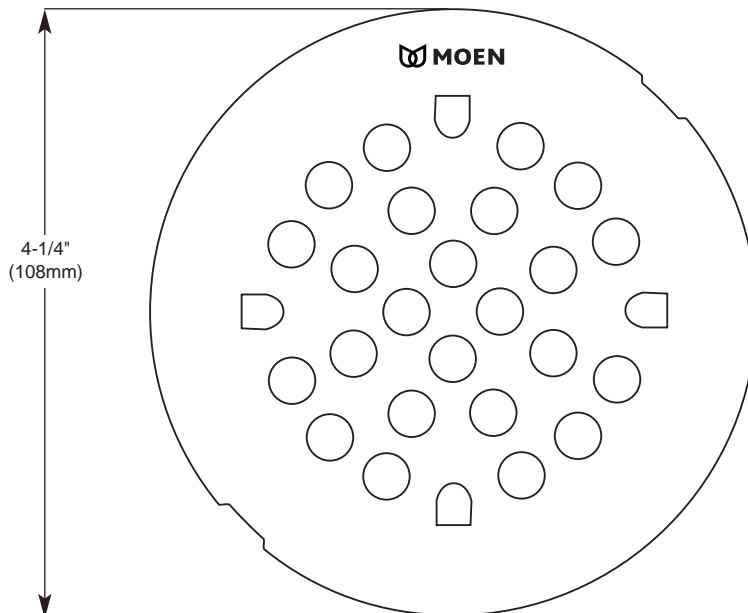

Buy it for looks. Buy it for life.®

Specifications

DESCRIPTION

- 4-1/4" Snap-in Shower Drain Cover
- Brass construction
- Fits 3" drain opening

Available Finishes

- Antique Nickel
- Antique Bronze
- Lifeshine Brushed Bronze
- Lifeshine Brushed Nickel
- Lifeshine Classic Gold
- Pewter
- Lifeshine Polished Brass
- Oil Rubbed Bronze
- Wrought Iron

Discontinued Model: 101663CG

CRITICAL DIMENSIONS

(DO NOT SCALE)