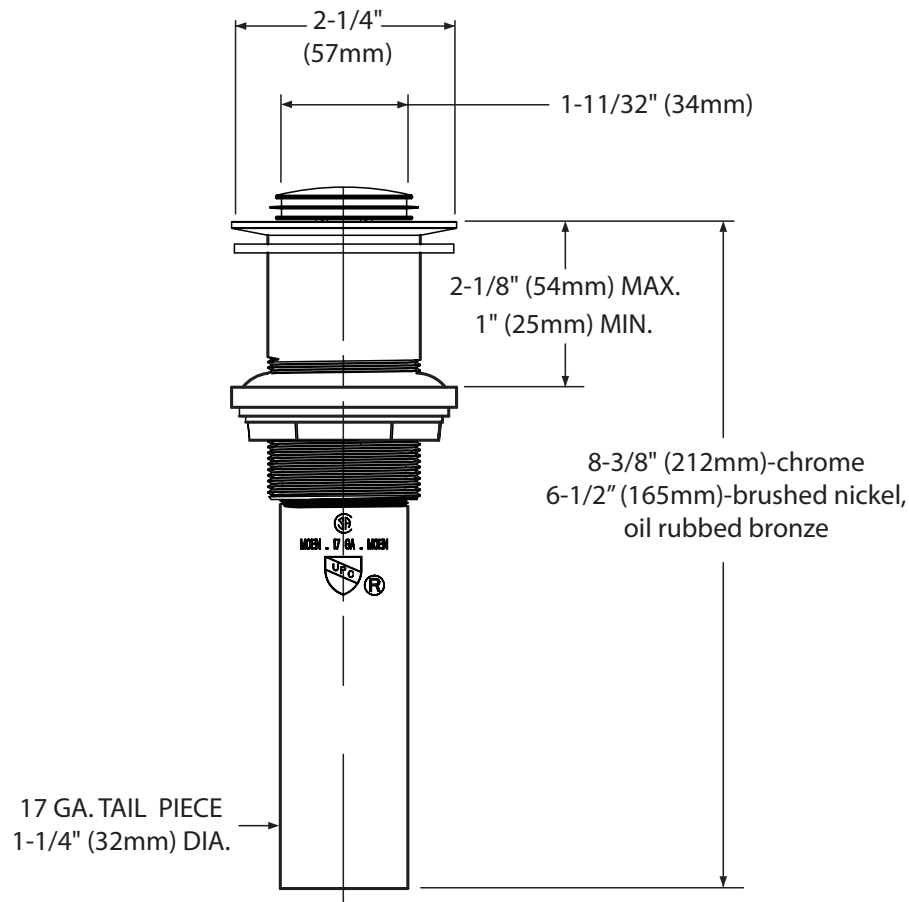

Buy it for looks. Buy it for life.®

Specifications

DESCRIPTION

- Metal construction with chrome plated, LifeShine® brushed bronze, LifeShine® brushed nickel, oil rubbed bronze or antique bronze finish
- Spring loaded push button waste assembly
- Without overflow
- Ideal for vessel sinks

1-1/4" Push Button Drain without Overflow

Models: 140780, 140780BB, 140780BN,
140780ORB, 140780AZ

CRITICAL DIMENSIONS

(DO NOT SCALE)