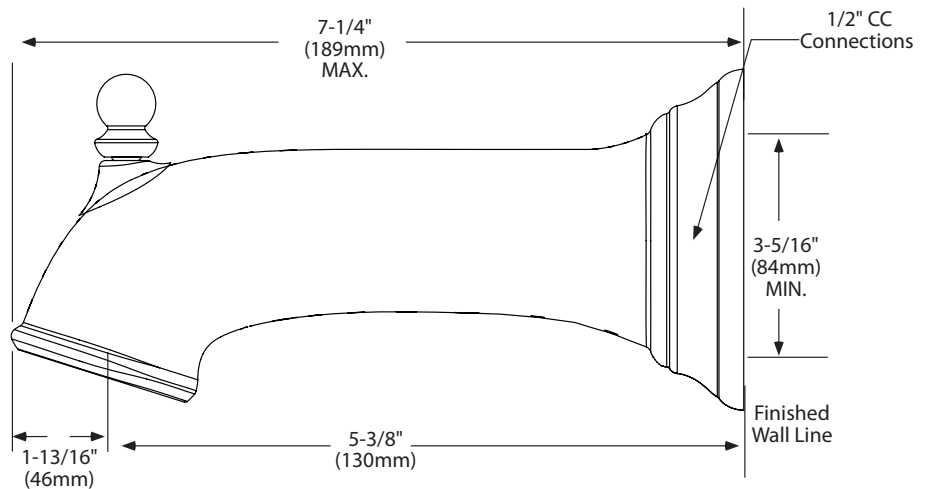

## DESCRIPTION

- Metal construction with Chrome, LifeShine® Brushed Nickel, or Oil Rubbed Bronze finish
- Designed to be installed on a 1/2" pipe with slip fit-CC connection

## Brantford® Diverter Tub Spout, 1/2" Slip Fit

<u>MODEL</u>	<u>FINISH</u>
3857	Chrome
3857BN	Brushed Nickel
3857ORB	Oil Rubbed Bronze