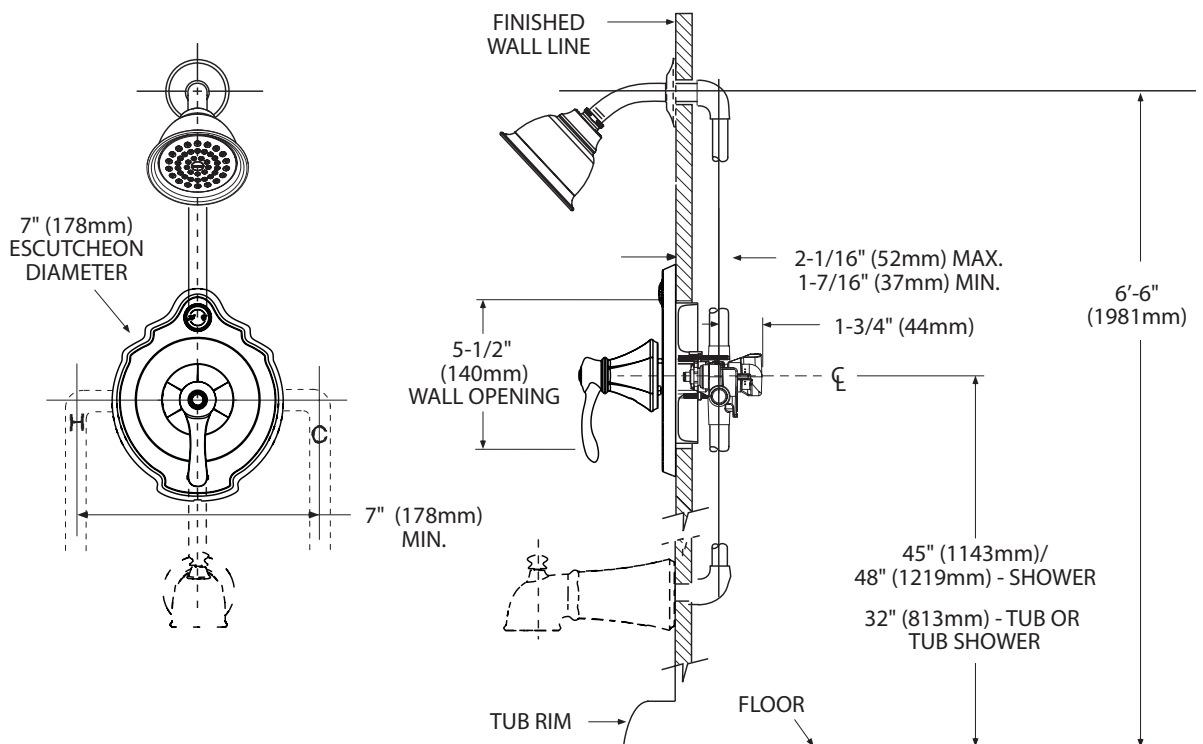

CRITICAL DIMENSIONS

(DO NOT SCALE)

FOR MORE INFORMATION CALL: 1-800-BUY-MOEN

www.moen.com