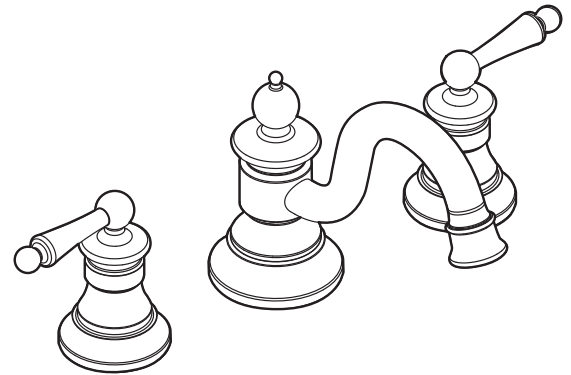

- Metal construction with various finishes identified by suffix
- 1/2" IPS connections will accept standard ball nose connection for 3/8" tubing
- Includes optional hot and cold temperature indicators
- Hydrolock™ quick connect installation
- Includes metal pop-up waste assembly
- For use with 9000 valve
- Designed to be installed through 3, 1-1/8" dia. holes

OPERATION

- Lever style handles
- Features a pivoting spout with self-centering feature - total rotation of 94°
- Maximum handle rotation angle is 90° to full on for either handle
- Rotate hot side handle counterclockwise to open and clockwise to close
- Rotate cold side handle clockwise to open and counterclockwise to close

FLOW

- Flow is limited to 1.5 gpm max (5.7 L/min) at 60 psi, for products made before October 2008 flow is limited to 2.2 gpm max. (8.3 L/min)

CARTRIDGE

- 1224 cartridge design with nonmetallic/nonferrous and stainless steel materials

STANDARDS

- Third party certified to WaterSense,® CSA B125.1, ASME A112.18.1, ICC A117.1 and all applicable requirements referenced therein
- Certified to ANSI/NSF 61/9
- Contains no more than 0.25% weighted average lead content
- Complies with California Proposition 65 and with the Federal Safe Drinking Water Act
- **ADA** for lever handle

WARRANTY

- Lifetime limited warranty against leaks, drips and finish defects to the original consumer purchaser
- 5 year warranty if used in commercial installations

WATERHILL™ Two-Handle Widespread Lavatory Faucet Trim

Models: TS418 series

Valve: 9000

NOTE: FOR DECK THICKNESS 1-1/2" to 3", USE SERVICE KIT #115001. VALVES INSTALL THROUGH 1-1/4" DIA. HOLE.

NOTE: SPOUT INSTALLS THROUGH 1-1/8" MIN. DIA. HOLE. VALVES INSTALL THROUGH 1-1/8" MIN. DIA. HOLE.