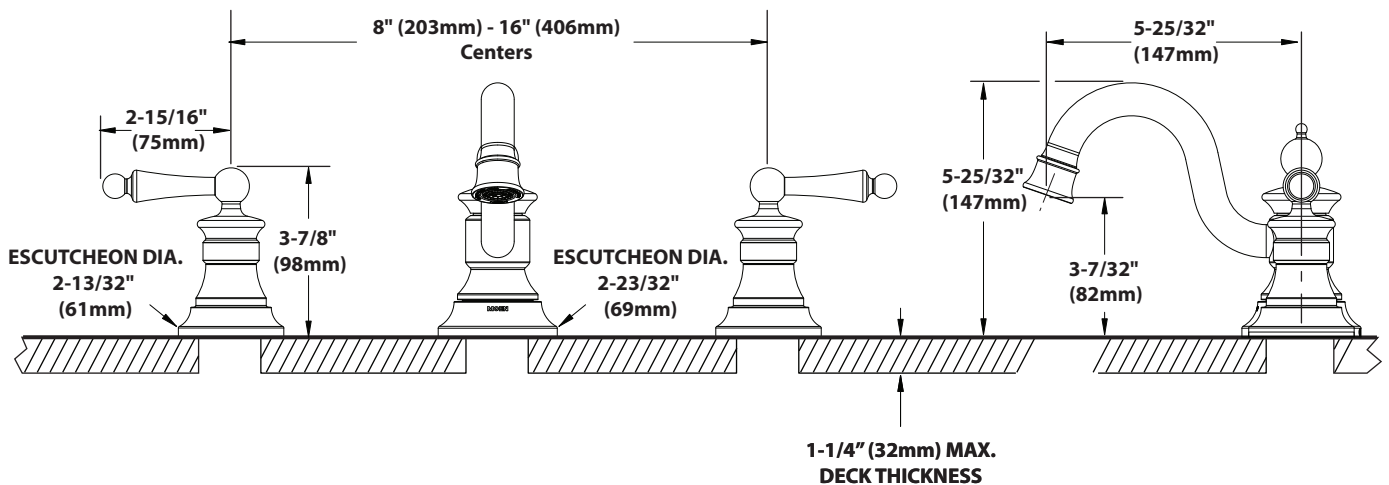

## WATERHILL™ Two-Handle Widespread Lavatory Faucet Trim

Models: TS418 series

Valve: 9000

**NOTE:** FOR DECK THICKNESS 1-1/2" to 3", USE SERVICE KIT #115001. VALVES INSTALL THROUGH 1-1/4" DIA. HOLE.

**NOTE:** SPOUT INSTALLS THROUGH 1-1/8" MIN. DIA. HOLE. VALVES INSTALL THROUGH 1-1/8" MIN. DIA. HOLE.