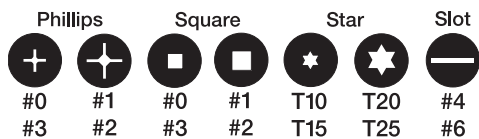

MEGAPRO+ 15-IN-1 SCREWDRIVER

Fully Loaded Driver

Description	Part #	Qty
Cully Blue	37200*	1

*Replaces part numbers: 37291, 37292, 37293, 37294, 37295.

Bit Load

Replacement Bits

Description	Part #	Qty
T10-T15 Star Bit*	40021	1
T20-T25 Star Bit*	40022	1
#0 & #3 Phillips*	40003	1
#1 & #2 Phillips*	40004	1
#0 & #3 Square Drive*	40005	1
#1 & #2 Square Drive*	40006	1
#4 & #6 Slotted Drive*	40007	1
¼ Mag Nut Setter	40008	1
⅝ Mag Nut Setter	40009	1

*Driver comes packed with bits.

TOOLS

Seven double-ended bits give you the 14 most popular screwdriver tips!

MEGAPRO+ 15-IN-1 SCREWDRIVER • STAINLESS STEEL

- Nickel plated bits and stainless steel shaft for a maximum corrosion resistance.
- Great for marine applications, high humidity environments and outdoors.