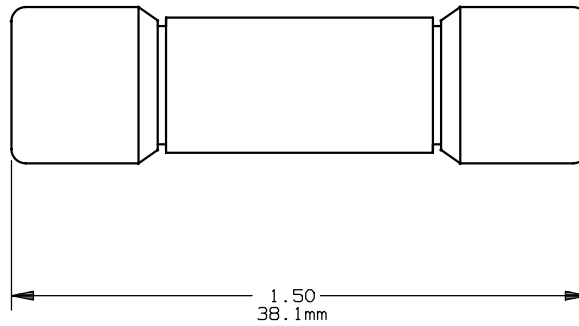

REV	DATE	ECO	DESCRIPTION	BY	CK	APP
D	1-23-06	NA	REDRAWN-WAS ON 14116 REV C	LDB	NA	NA

MERSEN USA NEWBURYPORT-MA, LLC
374 MERRIMAC STREET
NEWBURYPORT, MA 01950

PRODUCT MANAGER

DESIGN ENGINEER

SIGN:
DATE:

SIGN:
DATE:

TRM(1/10-30)
TRIONIC MIDGET
1/10-30A 250V

OUTLINE DIMENSIONS
NOT TO BE USED FOR PRODUCTION

14116