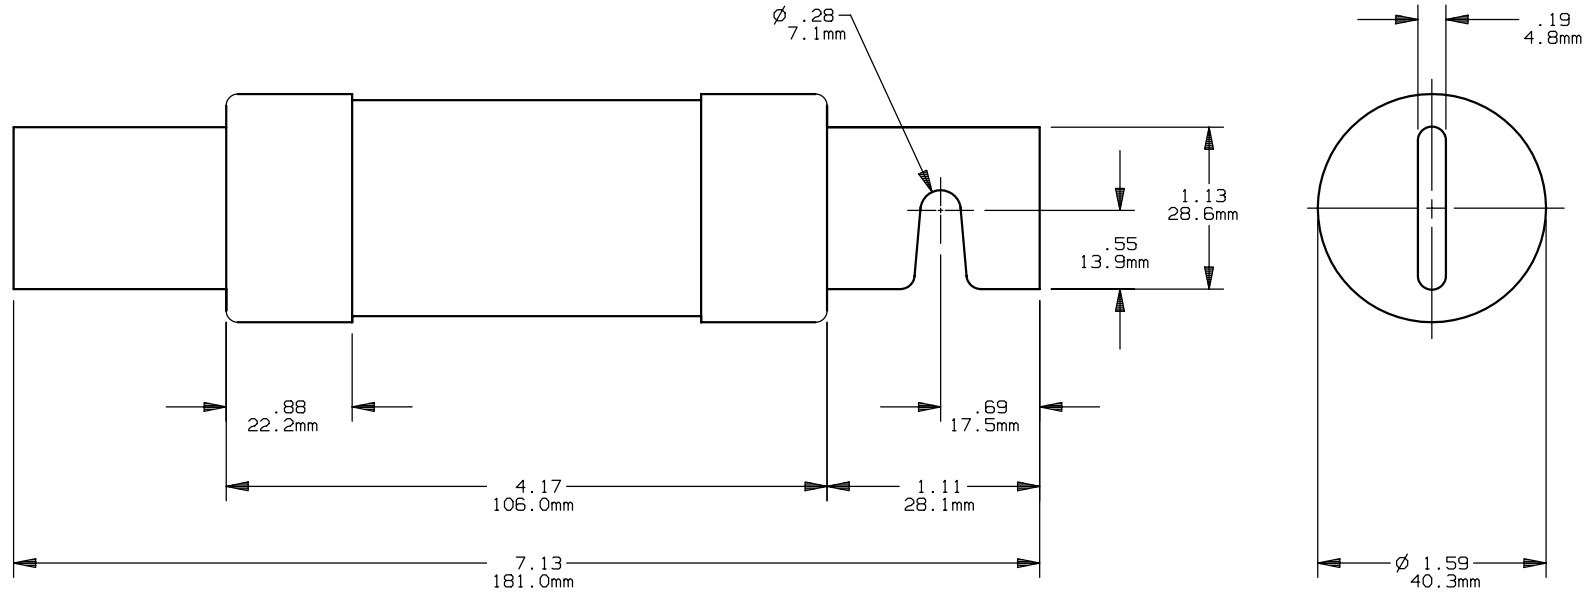

REV	DATE	ECO	DESCRIPTION	BY	CK	APP
F	1-4-10	NA	ADDED "ID" VERSION	LDB	NA	NA

MERSEN USA NEWBURYPORT-MA, LLC
374 MERRIMAC STREET
NEWBURYPORT, MA 01950

PRODUCT MANAGER

DESIGN ENGINEER

SIGN:
DATE:

SIGN:
DATE:

TR(110-200)R(ID)
TRIONIC CLASS RK5
110-200A 250V

OUTLINE DIMENSIONS
NOT TO BE USED FOR PRODUCTION

701290