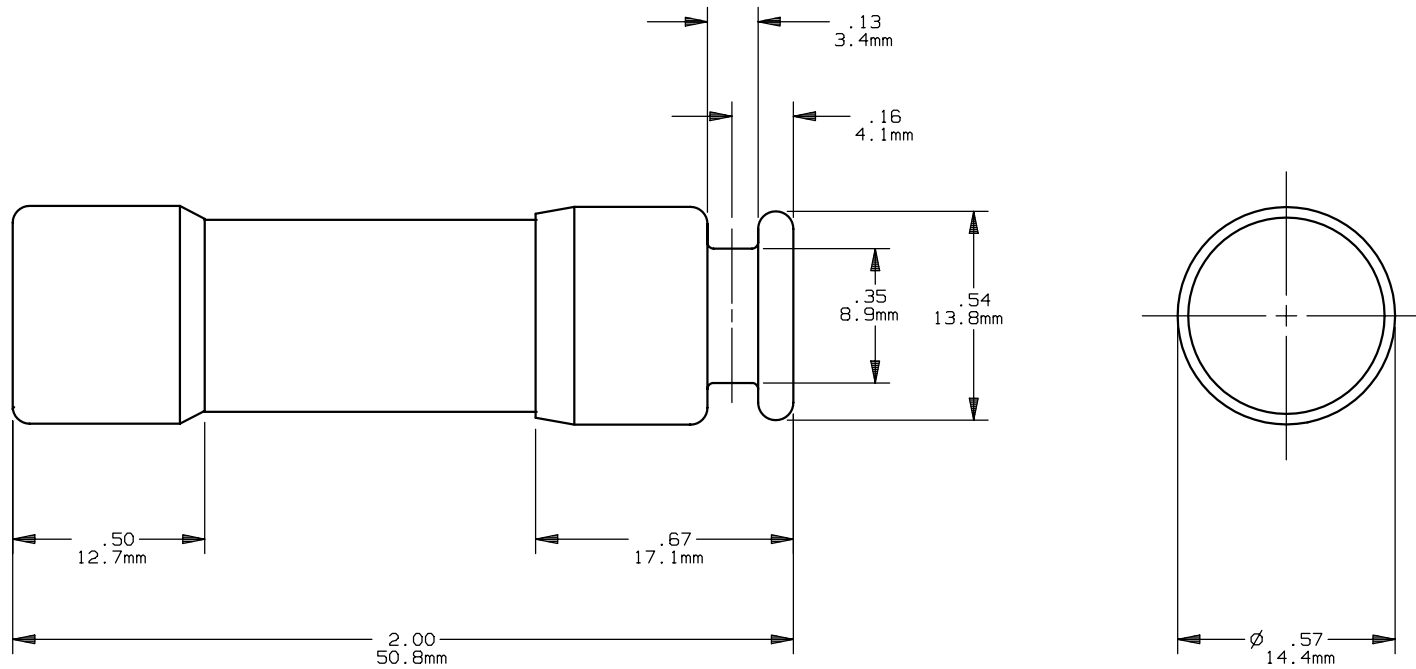

REV	DATE	ECO	DESCRIPTION	BY	CK	APP
H	12-30-09	NA	ADDED (ID) VERSION	LDB	NA	NA

MERSEN USA NEWBURYPORT-MA, LLC
374 MERRIMAC STREET
NEWBURYPORT, MA 01950

PRODUCT MANAGER

DESIGN ENGINEER

SIGN:
DATE:

SIGN:
DATE:

TR(1/10-30)R(ID)

CLASS RK5

1/10-30A 250V

OUTLINE DIMENSIONS
NOT TO BE USED FOR PRODUCTION

16955