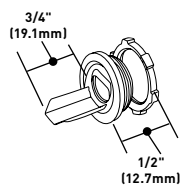

Conduit Connector (Galvanized)

PART NUMBERS:
5782 (1/2")
5782A (3/4")

Interior threaded female connector for connecting raceway to conduit. When used with 700 Series Raceway, break out crescent twistout in connector. **5782** has 1/2" trade size conduit opening and **5782A** has 3/4" trade size conduit opening.

5780 Special Nipple

For hanging either 3/8" (9.5mm) or 1/2" (12.7mm) fixtures to Wiremold fittings with 1/2" trade size KOs. Has female 3/8" (9.5mm) pipe thread inside and male 1/2" (12.7mm) pipe thread outside.

V5783 Elbow Box Connector

Connects raceway at right angles to conduit boxes or panel boxes that have 1/2" trade size conduit KOs. When used with 700 Series Raceway, break out crescent twistout in cover.

Box Connector (Galvanized)

PART NUMBERS:
5781 (1/2")
5781A (3/4")

Male connector for connecting raceway to conduit boxes or panel boxes that have KOs for conduit. Can also be used with conduit type fittings. When used with 700 Series Raceway, break out crescent twistout in connector. **5781** has 1/2" trade size conduit opening and **5781A** has 3/4" trade size conduit opening.