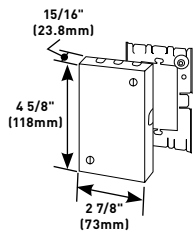

500[®] & 700[®] SERIES RACEWAY

500 & 700 Series Raceways Interconnectivity Fittings

CONNECTION REQUIRED		USE CATALOG NUMBER
FROM	TO	
500 Series, 700 Series Raceway	1500 Series Raceway	1517B
500 Series Raceway	Side of 2000 Series Raceway	V2089
500 Series Raceway	End of 2000 Series Raceway	V2089E
Existing Outlet	500 or 700 Series Raceway	V5751
Panel Box	500 or 700 Series Raceway	V5786
1/2" trade size Conduit or Armored Cable	500 or 700 Series Raceway	5782, V5784
3/4" trade size Conduit or Armored Cable	500 or 700 Series Raceway	5782A
Boxes with 1/2" trade size KOs	500 or 700 Series Raceway	5781, V5785
Boxes with 3/4" trade size KOs	500 or 700 Series Raceway	5781A
3" (76mm) or 4" (102mm) Ceiling Boxes	500 or 700 Series Raceway	V5737, V5737A, V5739
Single-Gang Outlet Box	Two-Gang Surface Box	V5735, V5744-2, V5744S-2, V5747-2, V5748-2
14/2, 14/3, 12/2, 12/3 Armored Cable	500 or 700 Series Raceway	5790B
1/2" trade size EMT	5700 Series Boxes	5791

500 & 700 Series Raceway Fittings Ordering Information (continued)

V5760 Blank Extension Box

Extension for existing flush switch and receptacle boxes to blank original outlet. Closed base version available as a special order.

Conduit Connector (Galvanized)

PART NUMBERS:
5782 (1/2")
5782A (3/4")

Interior threaded female connector for connecting raceway to conduit. When used with 700 Series Raceway, break out crescent twistout in connector. **5782** has 1/2" trade size conduit opening and **5782A** has 3/4" trade size conduit opening.

5780 Special Nipple

For hanging either 3/8" (9.5mm) or 1/2" (12.7mm) fixtures to Wiremold fittings with 1/2" trade size KOs. Has female 3/8" (9.5mm) pipe thread inside and male 1/2" (12.7mm) pipe thread outside.