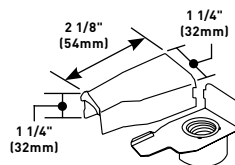

5780 Special Nipple

For hanging either 3/8" (9.5mm) or 1/2" (12.7mm) fixtures to Wiremold fittings with 1/2" trade size KOs. Has female 3/8" (9.5mm) pipe thread inside and male 1/2" (12.7mm) pipe thread outside.

V5783 Elbow Box Connector

Connects raceway at right angles to conduit boxes or panel boxes that have 1/2" trade size conduit KOs. When used with 700 Series Raceway, break out crescent twistout in cover.

Box Connector (Galvanized)

PART NUMBERS:
5781 (1/2")
5781A (3/4")

Male connector for connecting raceway to conduit boxes or panel boxes that have KOs for conduit. Can also be used with conduit type fittings. When used with 700 Series Raceway, break out crescent twistout in connector. **5781** has 1/2" trade size conduit opening and **5781A** has 3/4" trade size conduit opening.

V5784 Elbow Box Connector

Connects raceway at right angles to 1/2" trade size conduit or armored cable connectors. When used with 700 Series Raceway, break out crescent twistout in cover.