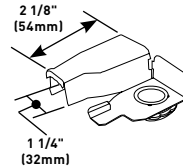

Conduit Connector (Galvanized)

PART NUMBERS:
5782 (1/2")
5782A (3/4")

Interior threaded female connector for connecting raceway to conduit. When used with 700 Series Raceway, break out crescent twistout in connector. **5782** has 1/2" trade size conduit opening and **5782A** has 3/4" trade size conduit opening.

5780 Special Nipple

For hanging either 3/8" (9.5mm) or 1/2" (12.7mm) fixtures to Wiremold fittings with 1/2" trade size KOs. Has female 3/8" (9.5mm) pipe thread inside and male 1/2" (12.7mm) pipe thread outside.

V5783 Elbow Box Connector

Connects raceway at right angles to conduit boxes or panel boxes that have 1/2" trade size conduit KOs. When used with 700 Series Raceway, break out crescent twistout in cover.