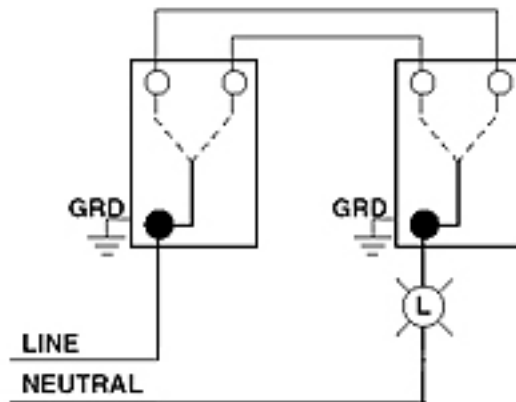

Strap Material: Steel

Color: Ivory

Standards and Certifications: UL/CSA

Warranty: 2 Year Limited

Dimensional Diagram

Wiring Diagram 3-Way to 3-Way

SPECIFICATION SUBMITTAL

JOB NAME: <input type="text"/>	CATALOG NUMBERS: <input type="text"/>	
JOB NUMBER: <input type="text"/>	<input type="text"/>	<input type="text"/>