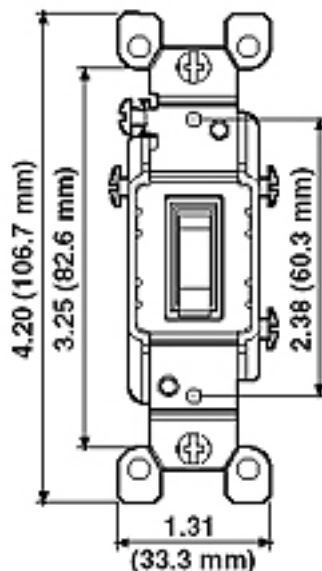

Amperage: 15 Amp

Voltage: 120 VAC

Voltage: 120 Volt

HP Rating: 1/2HP-120V

Max. Amperage: 12 Amp

Termination: Quickwire Push-In & Side

Actuator Material: Thermoplastic

Body Material: Thermoplastic

Strap Material: Steel

Color: Ivory

Standards and Certifications: UL/CSA

Warranty: 2 Year Limited

Dimensional Diagram

Wiring Diagram 3-Way to 3-Way

SPECIFICATION SUBMITTAL

JOB NAME: <input type="text"/>	CATALOG NUMBERS: <input type="text"/>	
JOB NUMBER: <input type="text"/>	<input type="text"/>	<input type="text"/>