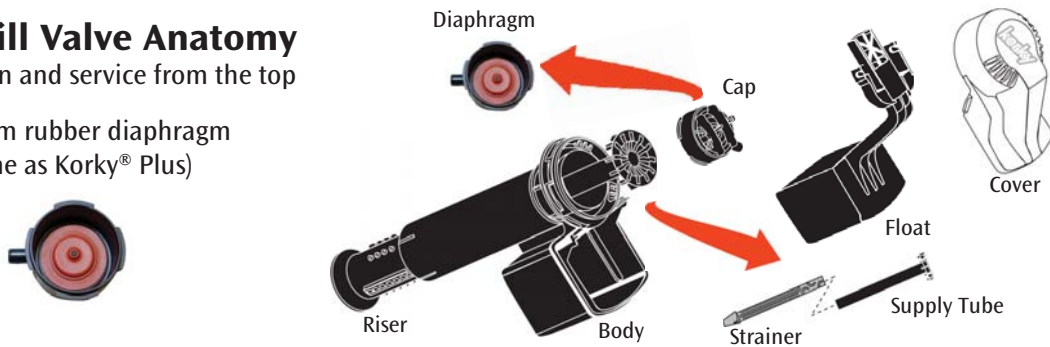

Korky® Fill Valves

Korky Fill Valves

Universal Design - Fit Most Toilets

- Fit all 2-piece toilets
- Fit extra tall tanks (including Kohler® Wellworth™ and Portrait™ models)
- Fit most 1-piece toilets
- Enclosed float does not hang-up on toilet tank walls

Reliable

- Enclosed strainer catches sand/sediment to prevent clogging the critical diaphragm downstream

Easier to Install and Adjust

- One-step adjustment
- No tools required

Korky® Fill Valve Anatomy

- Easy to clean and service from the top

Premium rubber diaphragm
(same as Korky® Plus)

Item	Part#	Pkg Language	Carton Qty	Packaging	UPC#
Korky® QuietFILL® Fill Valve	528	Eng/Spanish	24	Box	749306528022
	528FR	Eng/French	24	Box	049057103234
<ul style="list-style-type: none"> • Universal replacement for faulty fill valves and ballcocks • Proven quietest in laboratory testing • Easiest to install and adjust 					
Korky® QuietFILL® Fill Valve & Flapper	818BP	Eng/Spanish	12	Clamshell	749306818017
	818FR	Eng/French	12	Clamshell	049057103227
<ul style="list-style-type: none"> • Korky QuietFILL® Toilet Fill Valve packaged with a premium red Korky Plus flapper • Two most commonly replaced toilet repair parts 					
Replacement Cap Assembly for 528	R528	Eng/Spanish	12	Blister	749306528039
	R528BP	Eng/Spanish	6	Blister	749306528039
	R528FR	Eng/French	12	Blister	049057103074
<ul style="list-style-type: none"> • Replacement cap for Korky QuietFILL® Fill Valve (p/n: 528) • Chlorazone® rubber diaphragm • Also fits MaxPERFORMANCE, Hunter® 528 and TOTO® fill valves 					
Korky® Universal Toilet Repair Kit	4010PK	Eng/Spanish	5	Clamshell	049057102923
	4010FR	Eng/French	5	Clamshell	049057103098
<ul style="list-style-type: none"> • Fix you leaking, noisy, or running toilet in 1 trip • Kit includes: fill valve, flush valve, Korky Plus flapper, tank-to-bowl gasket, nuts, bolts and washers 					