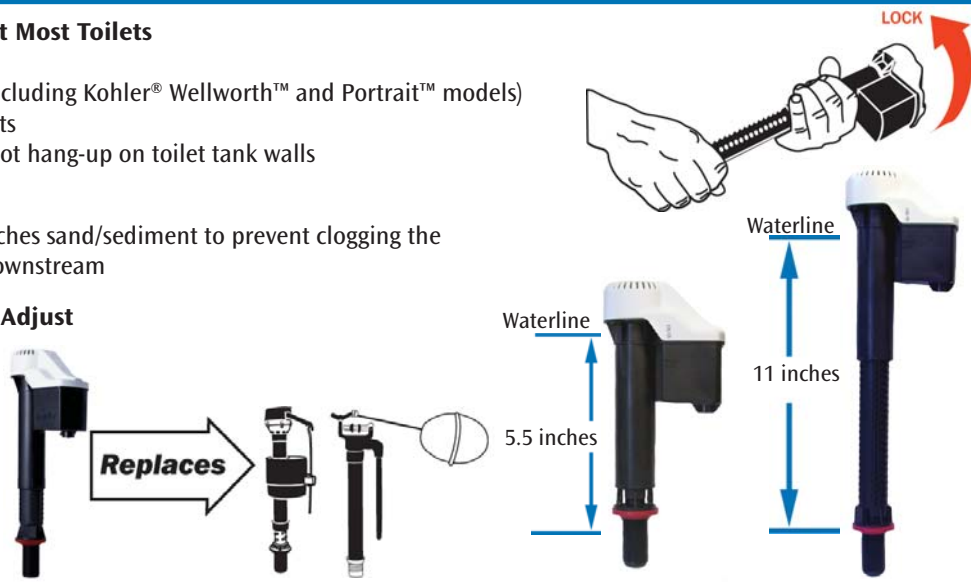

Korky® Fill Valves

Korky Fill Valves

Universal Design - Fit Most Toilets

- Fit all 2-piece toilets
- Fit extra tall tanks (including Kohler® Wellworth™ and Portrait™ models)
- Fit most 1-piece toilets
- Enclosed float does not hang-up on toilet tank walls

Reliable

- Enclosed strainer catches sand/sediment to prevent clogging the critical diaphragm downstream

Easier to Install and Adjust

- One-step adjustment
- No tools required

Korky® Fill Valve Anatomy

- Easy to clean and service from the top

Premium rubber diaphragm
(same as Korky® Plus)

Item	Part#	Pkg Language	Carton Qty	Packaging	UPC#
Korky® QuietFILL® Fill Valve	528	Eng/Spanish	24	Box	749306528022
	528FR	Eng/French	24	Box	049057103234
<ul style="list-style-type: none"> • Universal replacement for faulty fill valves and ballcocks • Proven quietest in laboratory testing • Easiest to install and adjust 					
Korky® QuietFILL® Fill Valve & Flapper	818BP	Eng/Spanish	12	Clamshell	749306818017
	818FR	Eng/French	12	Clamshell	049057103227
<ul style="list-style-type: none"> • Korky QuietFILL® Toilet Fill Valve packaged with a premium red Korky Plus flapper • Two most commonly replaced toilet repair parts 					
Replacement Cap Assembly for 528	R528	Eng/Spanish	12	Blister	749306528039
	R528BP	Eng/Spanish	6	Blister	749306528039
	R528FR	Eng/French	12	Blister	049057103074
<ul style="list-style-type: none"> • Replacement cap for Korky QuietFILL® Fill Valve (p/n: 528) • Chlorazone® rubber diaphragm • Also fits MaxPERFORMANCE, Hunter® 528 and TOTO® fill valves 					
Korky® Universal Toilet Repair Kit	4010PK	Eng/Spanish	5	Clamshell	049057102923
	4010FR	Eng/French	5	Clamshell	049057103098
<ul style="list-style-type: none"> • Fix you leaking, noisy, or running toilet in 1 trip • Kit includes: fill valve, flush valve, Korky Plus flapper, tank-to-bowl gasket, nuts, bolts and washers 					