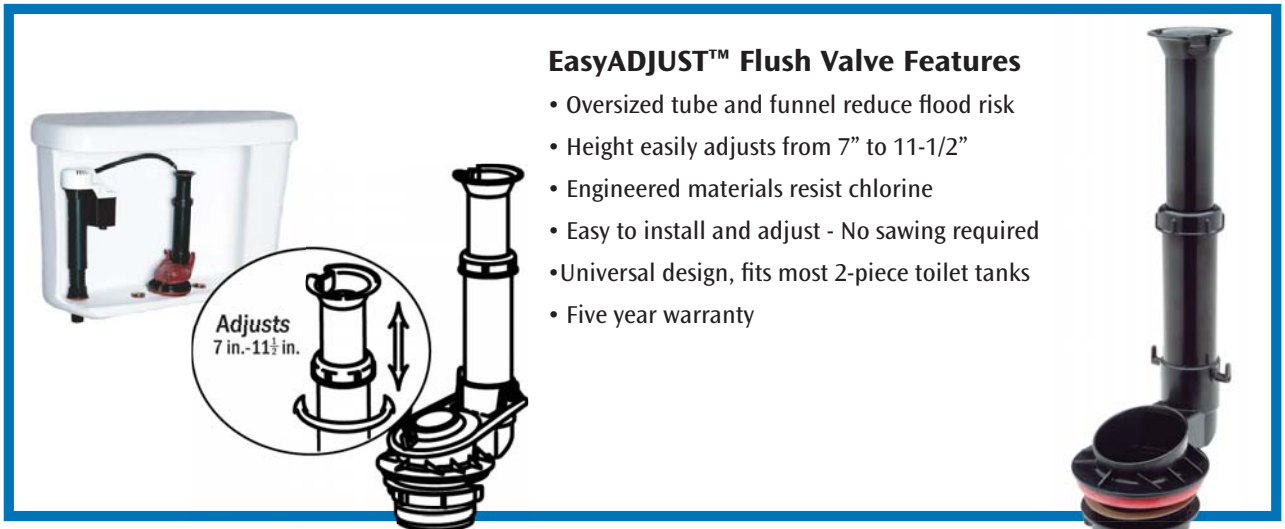

Korky® Flush Valves & Flush Valve Repair

Korky Flush Valves

EasyADJUST™ Flush Valve Features

- Oversized tube and funnel reduce flood risk
- Height easily adjusts from 7" to 11-1/2"
- Engineered materials resist chlorine
- Easy to install and adjust - No sawing required
- Universal design, fits most 2-piece toilet tanks
- Five year warranty

Item	Part#	Pkg Language	Carton Qty	Packaging	UPC#
Korky® 2" Adjustable Flush Valve & Flapper	4020PK	Eng/Spanish	12	Clamshell	049057102916
<ul style="list-style-type: none"> • Universal design, fits most 2-piece toilet tanks • Height easily adjusts from 7" to 11-1/2" • Oversized tube and funnel reduce flood risk 					

Korky® 2" Adjustable Flush Valve Kit with Tank-to-Bowl Gasket & Hardware	4030PK	Eng/Spanish	6	Clamshell	049057102961
	4030FR	Eng/French	6	Clamshell	049057103081
<ul style="list-style-type: none"> • Kit includes: flush valve, Korky Plus flapper, tank-to-bowl gasket, nuts, bolts and washers • Universal design, fits most 2-piece toilet tanks • Height easily adjusts from 7" to 11-1/2" • Oversized tube and funnel reduce flood risk 					

Korky® Large 3" - 4" Adjustable Flush Valve Kit with Tank-to-Bowl Gasket & Hardware	5030BP	Eng/Spanish	3	Box	049057103746
<ul style="list-style-type: none"> • Fits specific toilets since ~2000 with large 3" drain openings • Kit includes: large 3" flush valve, Korky 3" adjustable flapper, tank-to-bowl gasket, nuts, bolts and washers • Fits most 3" two-piece toilet tanks. Does not fit any Kohler® toilets • Height easily adjusts from 7" to 11-1/4" • Oversized tube and funnel reduce flood risk 					