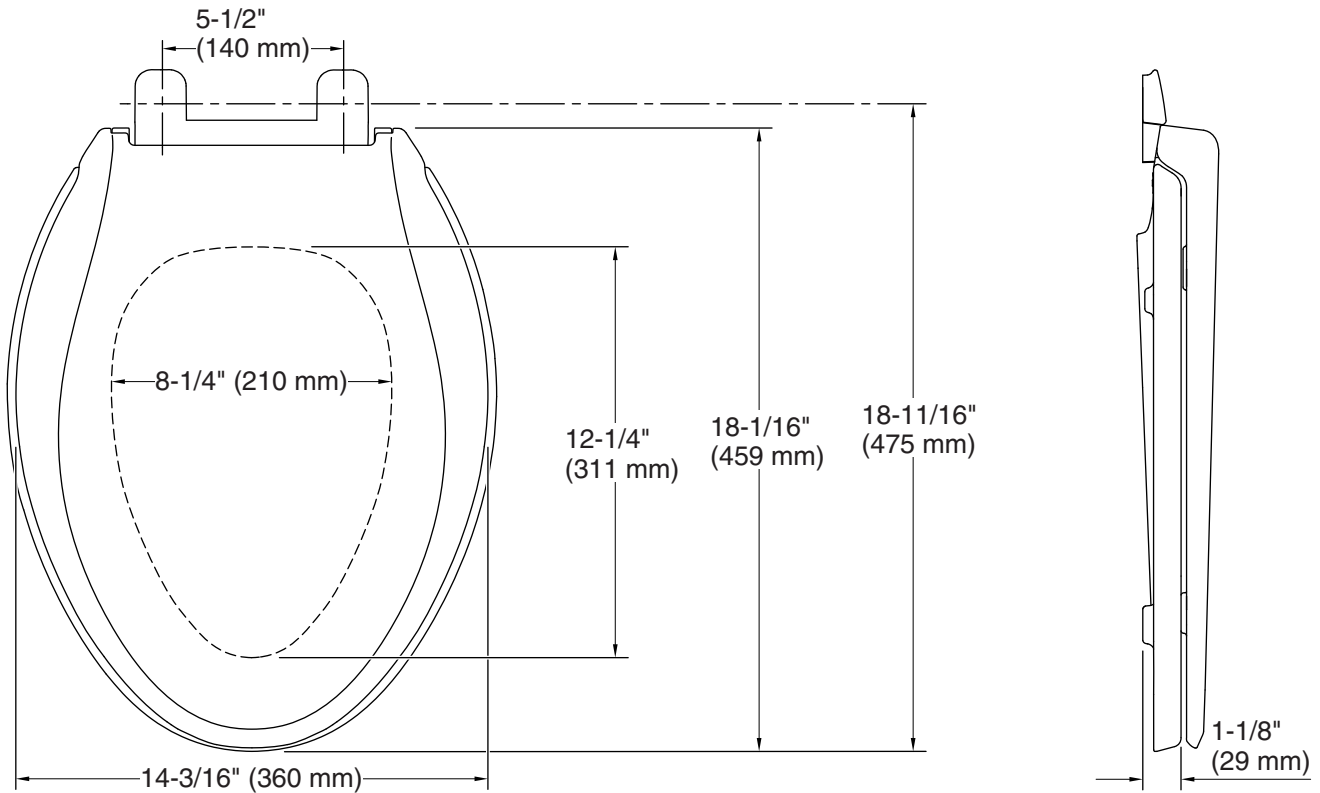

Features

- Grip-Tight installation hardware makes it easy to fasten the seat – everything is done from above the bowl
- ReadyLatch® hinge provides a positive lock/unlock latch to securely hold seat in position, yet seat easily removes for cleaning or adjusting fit
- Quiet-Close™ elongated lid and seat prevents slamming
- Grip-Tight bumpers hold seat firmly in place
- Contoured seat for user comfort
- Color-matched plastic hinges
- Fits most elongated toilets

Color	Code	Description
	0	White
	96	Biscuit
	47	Almond
	NY	Dune
	95	Ice™ Grey
	G9	Sandbar
	K4	Cashmere
	58	Thunder™ Grey
	7	Black Black™

Technical Information

All product dimensions are nominal.

Seat shape type: Elongated
Seat front type: Closed-front
Seat-mounting holes: 5-1/2" (140 mm)