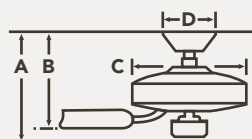

INCLUDED CONTROLS

WALL TRANSMITTER - LIMITED FUNCTION

- 3 Forward Speeds & Motor Off
- Manual Reverse
- Lights On/Off with Full-Range Dimming

OPTIONAL CONTROLS

COOLTOUCH™ TRANSMITTER - LIMITED FUNCTION

337214TR (Shown)

COORDINATING LIGHTING

To see the complete Lyndon™ Collection visit Kichler.com.

Outdoor Pendant
49447AZ

Outdoor Wall
49496AZ

BLADE SPECS

Blade Finish & Part Number (Side 1) (Reversible) Fan Finish

HANGING MEASUREMENTS

WITH 4.5" DOWNROD

Fixture Drop (from ceiling)	Blade Drop (from ceiling)	Housing (width)	Ceiling Canopy (width)
A: 19.00"	B: 13.25"	C: 9.50"	D: 6.75"

AIR PERFORMANCE

AIRFLOW Cubic Ft. Per Minute on High	POWER USAGE Watts on High (Excludes Lights)	AIRFLOW EFFICIENCY Cubic Ft. Per Minute Per Watt
4946	65	77