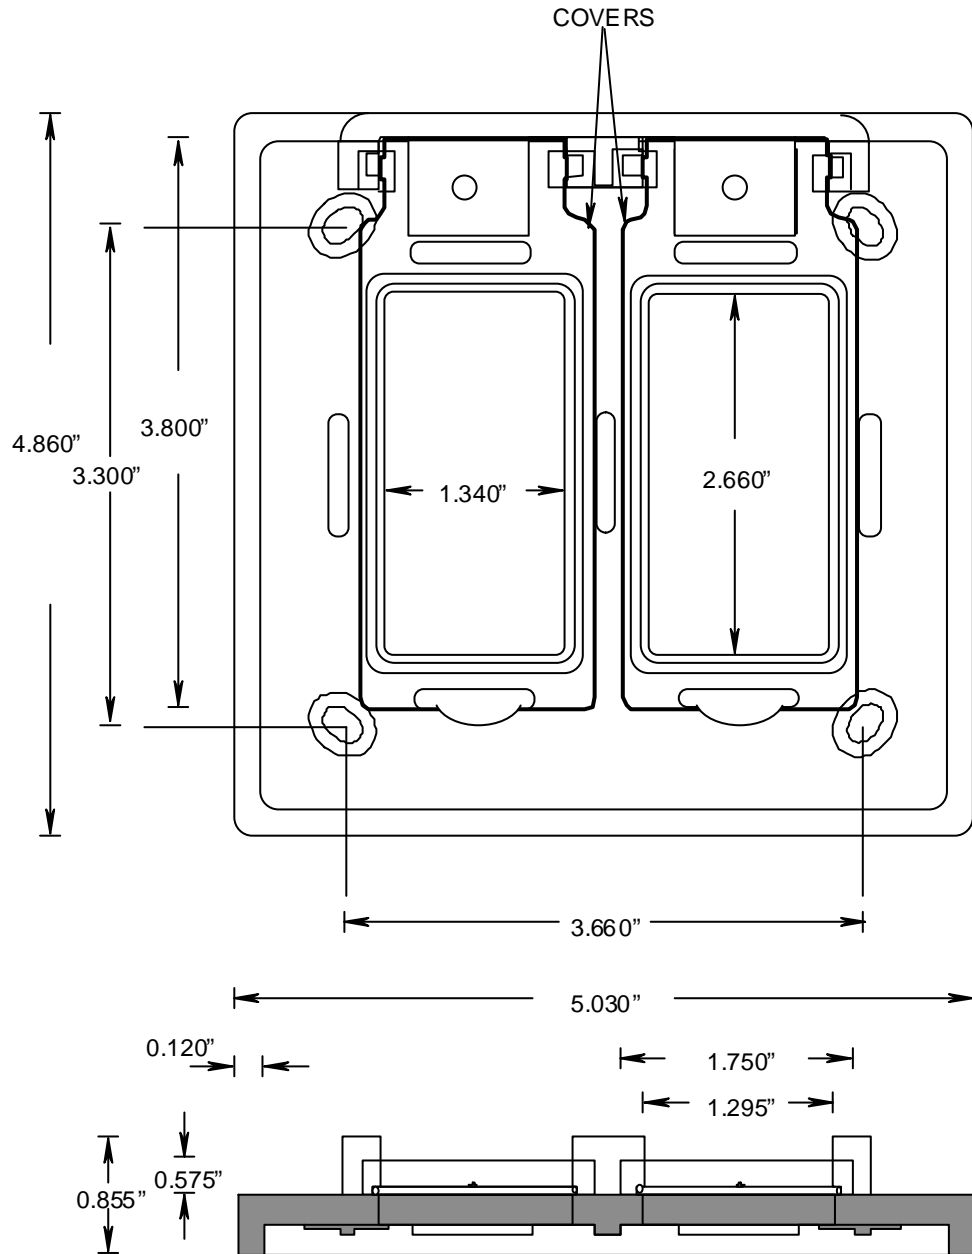

VSGG20-2 GFI COVERS, 078327

NRTL/C

PARTS LIST:

- 072227 (1), DOUBLE GANG UNIV. GASKET
- 072187 (2), LARGE CLIP
- 072229 (4), 6-32X 5/8 TRUSS COMB BR. SCREWS