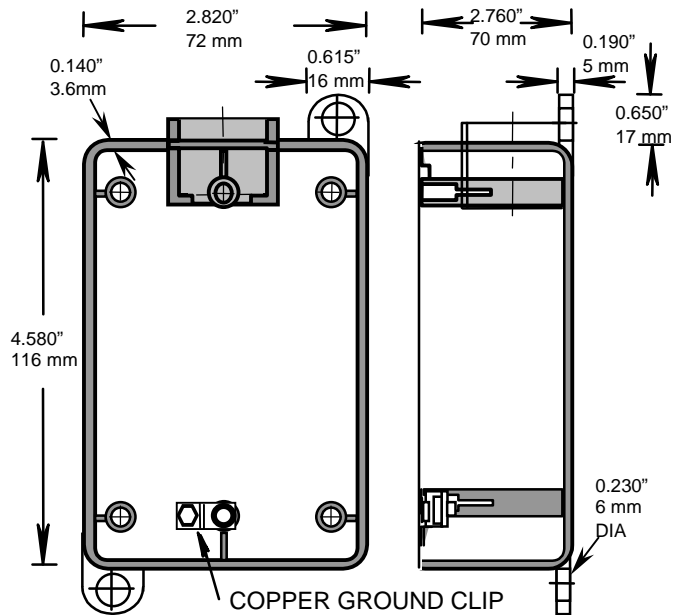

CSA, ULI

RIGID PVC CONDUIT FITTINGS - KRALOY

FSED10 SINGLE GANG BOXES PC, 178058
FSED050710 SINGLE GANG BOXES, 278050

ISSUE DATE:
DATE D'EMISSION: 2004 01 15

SUPERCEDES:
REPLACE: 2003 01 15

2

COMPONENTS

DESCRIPTION	PART NUMBER	SIZE	QUANTITY
REGULAR INSERT	072537	6-32	6
COLLAR INSERT	072536	6-32	2
SCREW(HEXHEAD COMB)WITH GROUND CLIP	072512	10-32 X 5/16	1
REDUCER BUSHINGS*	097554	3/4 X 1/2	1
REDUCER BUSHINGS*	097979	1X 3/4	1

Not applicable to 178057, for Pacific Circle

Filename: KRALOY-73.doc
Directory: \\Bersrvbdc\bergen\QC MANUAL
Template: C:\Documents and Settings\joelau\Application
Data\Microsoft\Templates\Normal.dot
Title: SOCKET DIMENSION
Subject:
Author: joe lau
Keywords:
Comments:
Creation Date: 8/22/2002 12:27 PM
Change Number: 7
Last Saved On: 1/19/2004 12:21 PM
Last Saved By: Joe Lau
Total Editing Time: 6 Minutes
Last Printed On: 8/8/2005 12:24 PM
As of Last Complete Printing
Number of Pages: 1
Number of Words: 47 (approx.)
Number of Characters: 274 (approx.)