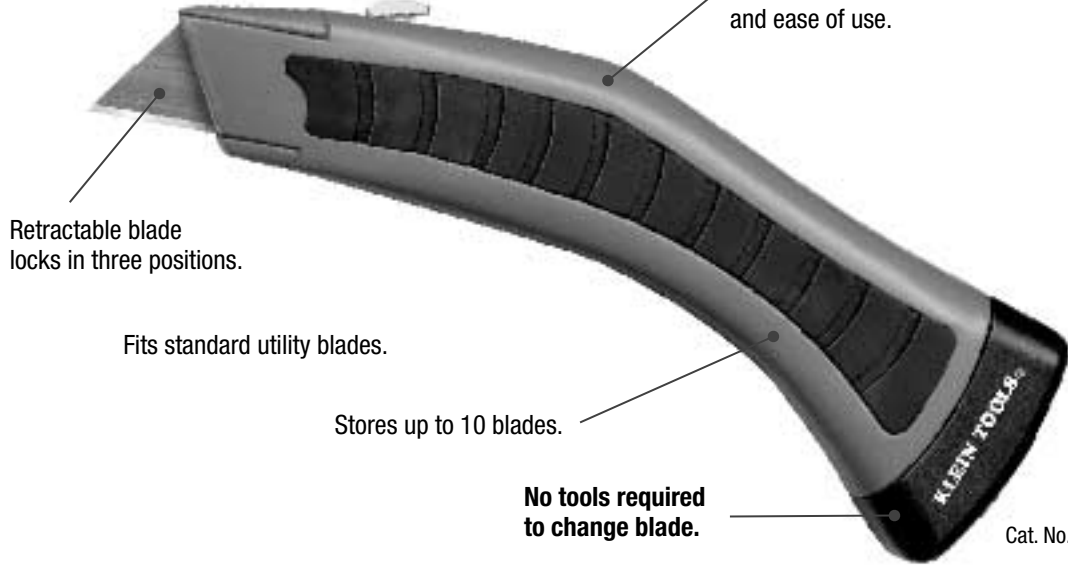

## No Tools Required to Change the Blade

Introducing the newest addition to the Klein utility knife family, the Klein-Kurve® heavy-duty utility knife (Cat. No. 44107). Product features include a curved handle, 10-blade storage compartment inside the handle, and a plastic holster. Klein also offers two other utility knives (Cat. Nos. 44100 & 44105). These knives both offer retractable blades and the 44105 also offers a quick change blade.

## Features

**KLEIN-KURVE®**

Retractable blade locks in three positions.

Fits standard utility blades.

Stores up to 10 blades.

No tools required to change blade.

Curved handle design for comfort and ease of use.