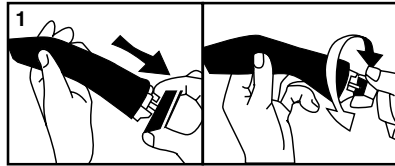

CHANGING BLADES IS QUICK AND EASY!

1 Make sure the blade is retracted before opening the knife. Pull back end of knife and rotate to release and open the two parts of the knife.