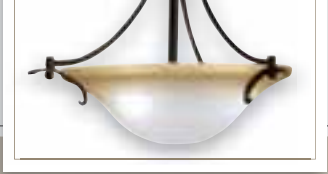

Pomeroy™ Pendant 2644 DBK
See more at Kichler.com

B 2644 DBK
Pomeroy™ Pendant

C 70672
Console Lamp

D 70674
Table Lamp

E 76101
Torchiere

B **2644 DBK**
Pendant
Distressed Black Finish and
Sunrise Marble Glass
Wd. 23", B. Hgt. 27", Ovrll. 101"
Add. chain 2996 DBK
(3) 150-W. (M)

C **70672**
Console Lamp
Distressed Black Finish
on Metal
Hgt. 33-1/2"
Shade: D. 6"
Sunrise Marble Glass
Hi-Low, In-Line Switch
60-W.

D **70674**
Table Lamp
Distressed Black Finish
on Metal
Hgt. 29-1/2"
Shade: 7" x 16-1/2" X 8" x
17-1/2" X 7-1/2"
Off-White Linen Hard Back
Full Range Dimmer Switch
(2) 75-W.