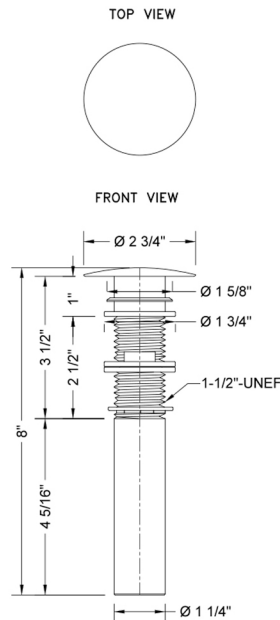

COMPLIANCES:

Complies with: ASME A112.18.2-2015/CSA B125.2-15