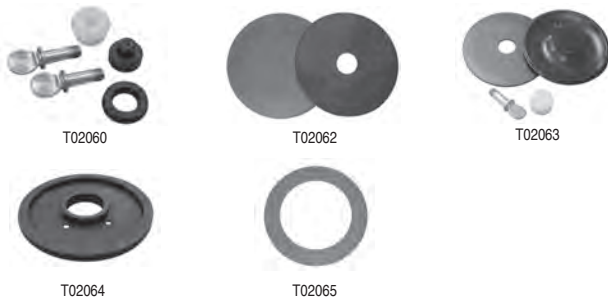

**Ballocock Repair Parts For Hoover\* / Amerline\***

PART NO.	DESCRIPTION	CTN/MSTR
T02050	Standard kit with 4 screws	1/25

**Ballocock Repair Parts For Kohler\***

PART NO.	DESCRIPTION	CTN/MSTR
T02051	Black plunger with cap and seal	1/10

**Ballocock Repair Parts For Fluidmaster\***

PART NO.	DESCRIPTION	CTN/MSTR
T02052	Diaphragm N/S heavy duty white for hard water and chloramines (Ref. 242F)	1/10
T02053	Standard black diaphragm (Ref. 242)	1/10

**Mansfield Ballcock and Flush Valve Repair Parts**

• Original Mansfield parts

PART NO.	DESCRIPTION	CTN/MSTR
T02060	03, 09, XQ-16 ballcock repair kit	1/10
T02062	08 ballcock repair kit	1/10
T02064	208/209 flush valve diaphragm	10/50
T02065	210/211 flush valve seal	10/700

**Dual Flush Toilet Kit**

- Simple to install
- Save water with every flush!
- Push one way to rinse liquid
- Push the other way to flush solids

PART NO.	DESCRIPTION	CTN/MSTR
T02067	Dual Flush Toilet Kit	1/40