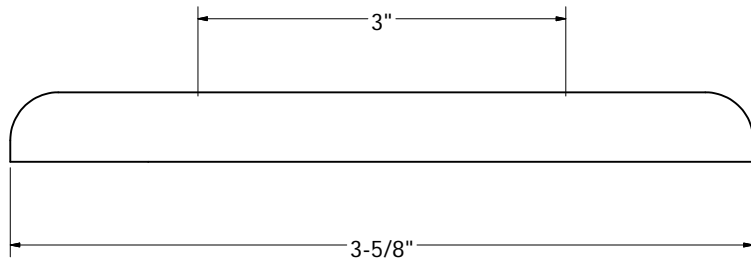

# FLEXIBLE FLOOR AND CEILING PLATES

PHONE NUMBER <b>1-800-355-6637</b>	PART NO.	<b>F06150</b>	
FAX NUMBER <b>1-800-462-6991</b>	IPS	<b>1-1/2"</b>	
SCALE 2 : 1	DATE 2-28-13	<b>—</b>	
SHEET <b>1 OF 1</b>	CTS		
DRAWN BY <b>ASHLEY KRALOVEC</b>	FLANGE OD	<b>3.900</b>	