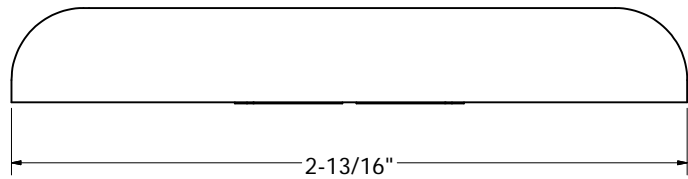

# FLEXIBLE FLOOR AND CEILING PLATES

PHONE NUMBER		1-800-355-6637
FAX NUMBER		1-800-462-6991
SCALE	DATE	
2.5 : 1	3-01-13	
SHEET		1 OF 1
DRAWN BY		ASHLEY KRALOVEC

PART NO.	F06050	
IPS	1/2"	
CTS	3/4"	
FLANGE OD	2.787	