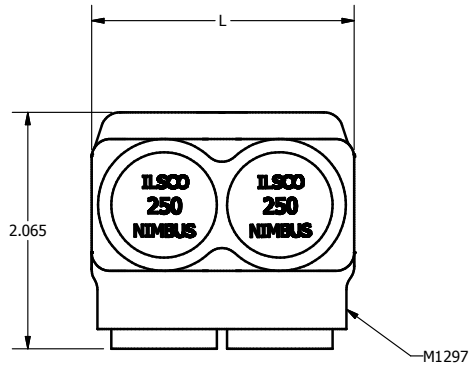

SCREW: E0969	MATERIAL: NONE	REV: N	 connections matter 800-776-9775 www.ilSCO.com		
CAT. NO.: SEE CHART	PLATING: NONE	DRAWN BY: CLH			SCALE:
INFORMATION SHEET: FORM 1	MARKING: NONE	DATE: 1/28/2008			SIZE: B
			DWG NO:	M1297	
			SHEET:	1 OF 1	

CATALOG #	"L"	# OF SCREW PORTS
PBTS-2-250	2.094	2
PBTS-3-250	3.024	3
PBTS-4-250	3.954	4
PBTS-5-250	4.884	5
PBTS-6-250	5.814	6
PBTS-7-250	6.744	7
PBTS-8-250	7.674	8
PBTS-9-250	8.604	9
PBTS-10-250	9.534	10
PBTS-11-250	10.464	11
PBTS-12-250	11.394	12
PBTS-13-250	12.324	13
PBTS-14-250	13.254	14