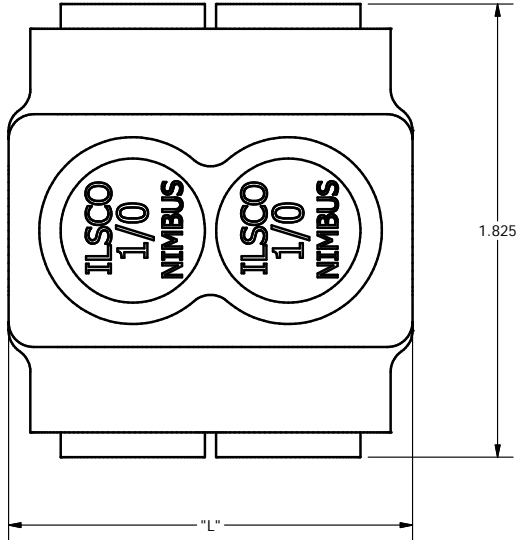

SCREW: E1376	MATERIAL: NONE	REV: N	 connections matter 800-776-9775 www.ilSCO.com
CAT. NO.: SEE CHART	PLATING: NONE	DRAWN BY: CLH SCALE:	
INFORMATION SHEET: FORM 106	MARKING: NONE	DATE: 1/17/2008 SIZE: B	
			DWG NO: <b>M1281</b> SHEET: 1 OF 1

CATALOG #	"L"	# OF SCREW PORTS
PBTD-2-1/0	1.623	2
PBTD-3-1/0	2.248	3
PBTD-4-1/0	2.873	4
PBTD-5-1/0	3.498	5
PBTD-6-1/0	4.123	6
PBTD-7-1/0	4.748	7
PBTD-8-1/0	5.373	8
PBTD-9-1/0	5.998	9
PBTD-10-1/0	6.623	10
PBTD-11-1/0	7.248	11
PBTD-12-1/0	7.873	12
PBTD-13-1/0	8.498	13
PBTD-14-1/0	9.123	14