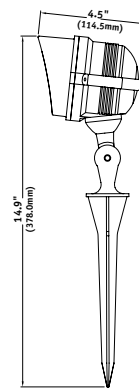

## Cable

CB-75 CB-150

## Included Accessories

"SMART CONNECT"

FLAT SURFACE CONNECTOR

STAKE

CONE

GREENVILLE

REIDVILLE

FLOODLIGHT