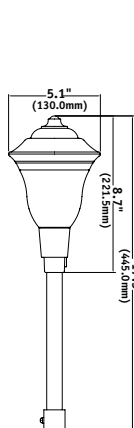

## Cable

CB-75 CB-150

## Included Accessories

"SMART CONNECT"

FLAT SURFACE CONNECTOR

STAKE

CONE

GREENVILLE

REIDVILLE

FLOODLIGHT