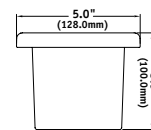

RECESSED

HUBBELL
Outdoor Lighting