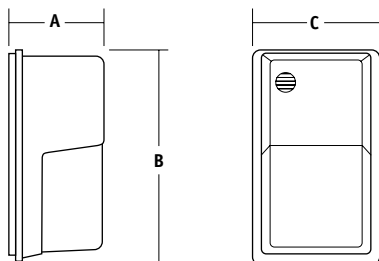

STOCK

ORDERING INFORMATION

Catalog Number	Wattage	Delivered Lumens	Voltage	CCT	Mounting Height	Drivers/Current	Weight lbs. (kg)	PKG. CODE
NRG-312LU-5K-BZ	18w	1120	120-277V	5000K	Up to 10 ft.	1@350mA	6 (2.7)	FCC
NRG-312LU-5K-BZ-PC	18w	1120	120V	5000K	Up to 10 ft.	1@350mA	6 (2.7)	FCC

MADE-TO-ORDER

REPLACEMENT PART

Catalog Number	Description	PKG. CODE
SM352-COVER	Polycarbonate front cover, Bronze	BC

DIMENSIONS

A	B	C
5.4"	11.0"	6.9"
137 mm	280 mm	175 mm

HUBBELL
Outdoor Lighting