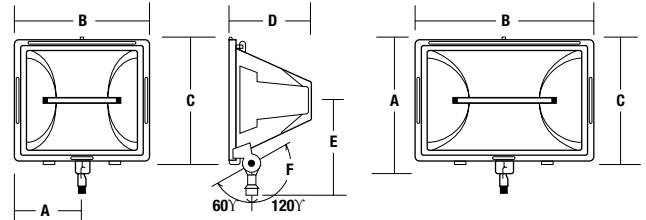

## SPECIFICATIONS

- Full size, die cast aluminum housing with deep fins. Tool-free die cast aluminum lens/door assembly. Hinged at bottom for positive compression of silicone gasket. Large 1/2" universal swivel knuckle
- 3-piece anodized reflector for wide, uniform beam. Units supplied less lamp. QL 505 (300-500 watt) 120 volt. QL 1505 (1000-1500 watt) lamps available for 1000W-240V; 1500W-208, 240, 277V.
- Available in gray or bronze powder paint finish

## LISTINGS

- Listed to UL1598 for use in wet locations

	A	B	C	D	E	F
<b>QL-505</b>	4 <sup>5</sup> / <sub>16</sub> "	8 <sup>5</sup> / <sub>8</sub> "	8 <sup>7</sup> / <sub>8</sub> "	5 <sup>1</sup> / <sub>4</sub> "	7"	2 <sup>1</sup> / <sub>2</sub> "
	109 mm	219 mm	225 mm	133 mm	179 mm	63 mm
<b>QL-1505</b>	11 <sup>1</sup> / <sub>2</sub> "	14"	8 <sup>1</sup> / <sub>2</sub> "			
	292 mm	355 mm	216 mm			