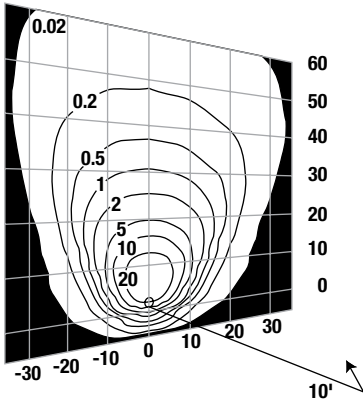

**QUARTZLITER QL
QL-505**

PHOTOMETRIC REPORTS

Catalog Number	Report #
QL505	HP00930.IES
QL1505	HP00854.IES

HUBBELL
Outdoor Lighting

Hubbell Outdoor Lighting • 701 Millennium Boulevard • Greenville, SC 29607 • Phone: 864-678-1000

Due to our continued efforts to improve our products, product specifications are subject to change without notice.

© 2013 HUBBELL OUTDOOR LIGHTING. All Rights Reserved • For more information visit our website: www.hubbelloutdoor.com • Printed in USA