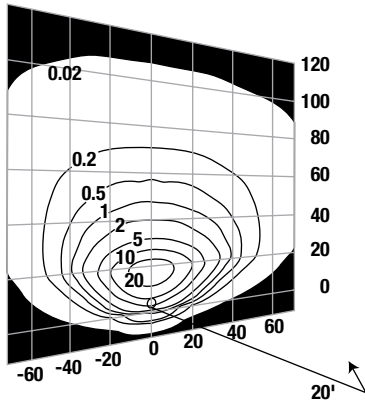

PHOTOMETRICS For additional photometric information and IES downloads, visit our web site at www.hubbell-ltg.com

**QUARTZLITER QL
QL-1505**