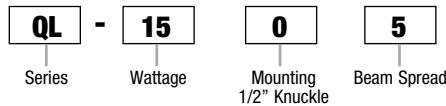

ORDERING INFORMATION

ORDERING EXAMPLE

Catalog Number	Max. Watts	Housing Finish	NEMA Beam Spread H° x V°	Weight lbs. (kg)	EPA ft² (m²)
Lamp Not Included					
QL-1505¹	1000/1500	Gray	6(115°) x 5(78°)	6 (2.7)	.9 (0.1)
QL-505	300/500	Gray	5(88°) x 5(82°)	4 (1.8)	.5 (0.1)
QL-505-BZ	300/500	Bronze	5(88°) x 5(82°)	4 (1.8)	.5 (0.1)

1 Do not aim at ±10° from horizontal or higher

2 Fixture voltage is controlled by lamp voltage rating

Note: Do not operate on voltage higher than lamp voltage rating, shortens lamp life and increases heat stress within the fixture

REPLACEMENT PARTS

Catalog Number	Description
264-0184-9803	Glass lens QL505
264-0183-9805	Glass lens QL1505
207-5011-0214	Knuckle, gray
800-2166-0108	Replacement Socket QL505
705327	Replacement Socket QL1505

ACCESSORIES - Order Separately

Catalog Number	Description	Weight lbs. (kg)
QL-505 Series		
QL-5G	Wire guard (2 inch square grid)	1 (0.5)
QL-VS	Top/side visor (max use two - at 180°)	.5 (0.2)
QL-1505 Series		
QL-15G	Wire guard (2 inch square grid)	1.3 (0.6)
QL-15V	Top visor / bottom visor	1.3 (0.6)
QL-VS	Side visor (will not work with QL-15V on same fixture)	.5 (0.2)
QL-500 / QL-1500		
QL-TB	Crossarm trunnion box; Half yoke with large wiring box for mounting to any flat surface, natural aluminum	.8 (0.4)
S-302	Pole top slipfitter for 1/2" swivel knuckle; slipfits 2 3/8" OD pipe; gray finish	.8 (0.4)
S-302-M51	Pole-top slipfitter for 1/2" knuckle, slipfits 2 3/8" OD pipe; bronze finish	.8 (0.4)