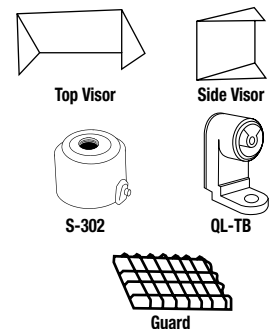

Hubbell Outdoor Lighting • 701 Millennium Boulevard • Greenville, SC 29607 • Phone: 864-678-1000

Due to our continued efforts to improve our products, product specifications are subject to change without notice.

© 2013 HUBBELL OUTDOOR LIGHTING, All Rights Reserved • For more information visit our website: www.hubbelloutdoor.com • Printed in USA

QUARTZLITER 10/13