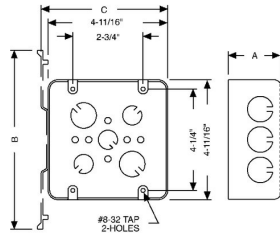

TWO DEVICE HANDY / SWITCH BOXES & COVERS

4 in. Square Two Device Switch Boxes, 2-1/8 in. Deep - Drawn with Conduit KO's

A46

Catalog #: 680

APPLICATIONS

Installers can save time and cut installation costs with two gang switch boxes. Larger capacity boxes are ideal for today's designs where there is a need to install two devices at one location. Drawn boxes are ideal for exposed work applications (surface mounted wiring).

UL LISTED

File E195978

COMPLIANCES

All RACO® single gang, two gang, 4 in. square, and single gang gangable UL listed steel boxes are acceptable for use in 2-hour fire rated walls. For additional information, consult UL "Fire Resistance Directory" or the UL website at www.ul.com

DRAWING DIMENSIONS

Dimension A: 2-1/8 in.
 Dimension B: 4 in.
 Dimension C: 4 in.

PRODUCT MEASUREMENTS

Depth: 2-1/8 in.
 Cubic Inches (cm³): 30.3 (496.5)
 Wt. Ea. (Lbs.): 0.796
 Product Length (in.): 2.188
 Product Width (in.): 4
 Product Height (in.): 4

PACKAGING

Minimum Pack Qty.: 25
 Std. Pkg.: 25
 Product UPC-A Labeled: Yes
 Weight (Lbs. Per/C): 79.6
 Ship Carton Length (in.): 18.75
 Ship Carton Width (in.): 8.875
 Ship Carton Height (in.): 7.375
 Ctn Weight (Lbs.): 19.9
 Pallet Qty: 1750
 UPC Number: 050169006801
 I2of5: 50050169006806