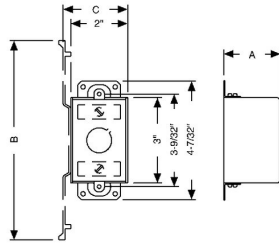

3 IN. X 2 IN. SWITCH BOXES - 2 TO 3-1/2 IN. DEEP WITH ARMORED CABLE / METAL CLAD / FLEX CLAMPS

3-1/2 in. Deep Switch Boxes - Gangable with Armored Cable/Metal Clad/Flex Clamps

A49

Catalog #: 604

APPLICATIONS

FIRE RESISTANCE

Acceptable for use in 2-hour rated walls

GENERAL PRODUCT INFORMATION

Wiring System: Armored Cable/Metal Clad/MCI-A/Flex

CONFIGURATION

End Knockouts: (2) 1/2 in.
Ends Cable: 4
Bracket Type: TS, for Metal or Wood Studs
Bracket Setback: 1/2 in.
Side Knockout(s): (4) 1/2 in.
Bottom Knockouts(s): (1) 1/2 in.

DRAWING DIMENSIONS

Dimension A: 3-1/2 in.
Dimension B: 7 in.
Dimension C: 2-13/64 in.

PRODUCT MEASUREMENTS

Depth: 3-1/2 in.
Cubic Inches (cm3): 18.0 (295.0)
Wt. Ea. (Lbs.): 0.892
Product Length (in.): 3.5
Product Width (in.): 7
Product Height (in.): 2.203

PACKAGING

Minimum Pack Qty.: 25
Std. Pkg.: 25
Product UPC-A Labeled: Yes
Weight (Lbs. Per/C): 89.2
Ship Carton Length (in.): 16.125
Ship Carton Width (in.): 7.75
Ship Carton Height (in.): 11.25
Ctn Weight (Lbs.): 22.3
Pallet Qty: 1650
UPC Number: 050169006047
I2of5: 50050169006042