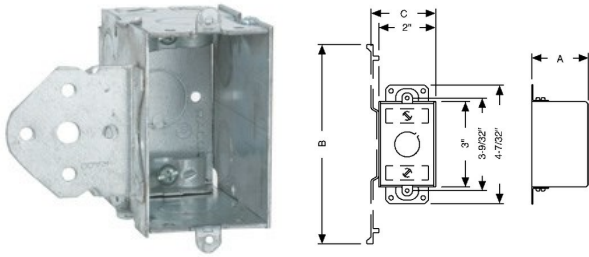

3 IN. X 2 IN. SWITCH BOXES - 2-3/4 TO 3-1/2 IN. DEEP WITH NONMETALLIC SHEATHED CABLE CLAMPS

3-1/2 in. Deep Switch Boxes - Gangable with Nonmetallic Sheathed Cable Clamps

A51

Catalog #: 603

APPLICATIONS

RACO® Switch boxes are used to house wiring devices such as switches and outlets

PRODUCT FEATURES

Gangable switch boxes offer the option of constructing a box to hold two or more devices
Reference the Box Selection section in the front of this catalog for complete description of bracket types and features

FIRE RESISTANCE

Acceptable for use in 2-hour rated walls

CSA

N/A

GENERAL PRODUCT INFORMATION

Wiring System: Nonmetallic Sheathed Cable

CONFIGURATION

End Knockouts: (2) 1/2 in.
Ends Cable: 4
Bracket Type: B, for Wood Studs
Bracket Setback: 1/4 in.
Side Knockout(s): (4) 1/2 in.
Bottom Knockouts(s): (1) 1/2 in.

DRAWING DIMENSIONS

Dimension A: 3-1/2 in.
Dimension B: 1-31/32 in.
Dimension C: 4 in.

PRODUCT MEASUREMENTS

Depth: 3-1/2 in.
Cubic Inches (cm3): 18.0 (295.0)
Wt. Ea. (Lbs.): 0.834
Product Length (in.): 3.5
Product Width (in.): 3.375
Product Height (in.): 4.203