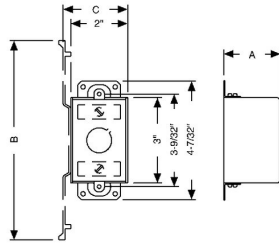

**3 IN. X 2 IN. SWITCH BOXES - 2-3/4 TO 3-1/2 IN. DEEP WITH NONMETALLIC SHEATHED CABLE CLAMPS****3-1/2 in. Deep Switch Boxes - Gangable with Nonmetallic Sheathed Cable Clamps**

A51

Catalog #: 601

APPLICATIONS

FIRE RESISTANCE

Acceptable for use in 2-hour rated walls

CSA

N/A

GENERAL PRODUCT INFORMATION

Wiring System: Nonmetallic Sheathed Cable

CONFIGURATIONEnd Knockouts: (2) 1/2 in.
Ends Cable: 4
Bracket Type: No Bracket
Side Knockout(s): (4) 1/2 in.
Bottom Knockouts(s): (1) 1/2 in.**DRAWING DIMENSIONS**

Dimension A: 3-1/2 in.

PRODUCT MEASUREMENTSDepth: 3-1/2 in.
Cubic Inches (cm³): 18.0 (295.0)
Wt. Ea. (Lbs.): 0.778
Product Length (in.): 3.5
Product Width (in.): 4.219
Product Height (in.): 2**PACKAGING**Minimum Pack Qty.: 25
Std. Pkg.: 25
Product UPC-A Labeled: No
Weight (Lbs. Per/C): 77.8
Ship Carton Length (in.): 11.125
Ship Carton Width (in.): 8.5
Ship Carton Height (in.): 10
Ctn Weight (Lbs.): 19.45
Pallet Qty: 2000
UPC Number: 050169906019
I2of5: 50050169906014