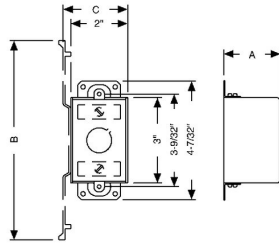

3 IN. X 2 IN. SWITCH BOXES - 2-3/4 TO 3-1/2 IN. DEEP WITH NONMETALLIC SHEATHED CABLE CLAMPS

2-3/4 in. Deep Switch Boxes - Gangable with Nonmetallic Sheathed Cable Clamps

A51

Catalog #: 567

APPLICATIONS

RACO® Switch boxes are used to house wiring devices such as switches and outlets

PRODUCT FEATURES

Gangable switch boxes offer the option of constructing a box to hold two or more devices
Plaster ears allow a box to be used in "old work" applications

UL LISTED

File E195978

COMPLIANCES

All RACO® single gang, two gang, 4 in. square, and single gang gangable UL listed steel boxes are acceptable for use in 2-hour fire rated walls. For additional information, consult UL "Fire Resistance Directory" or the UL website at www.ul.com

FIRE RESISTANCE

Acceptable for use in 2-hour rated walls

CSA

N/A

GENERAL PRODUCT INFORMATION

Wiring System: Nonmetallic Sheathed Cable

CONFIGURATION

End Knockouts: (2) 1/2 in.
Ends Cable: 4
Bracket Type: No Bracket
Side Knockout(s): (4) 1/2 in.
Bottom Knockouts(s): (1) 1/2 in.

DRAWING DIMENSIONS

Dimension A: 2-3/4 in.

PRODUCT MEASUREMENTS

Depth: 2-3/4 in.
Cubic Inches (cm³): 14.0 (229.4)
Wt. Ea. (Lbs.): 0.65
Product Length (in.): 2.75
Product Width (in.): 4.219
Product Height (in.): 2

PACKAGING

Minimum Pack Qty.: 25
Std. Pkg.: 25
Product UPC-A Labeled: Yes
Weight (Lbs. Per/C): 65
Ship Carton Length (in.): 12.375
Ship Carton Width (in.): 6.563
Ship Carton Height (in.): 8.75
Ctn Weight (Lbs.): 16.25
Pallet Qty: 2250
UPC Number: 050169005675
I2of5: 40050169005673