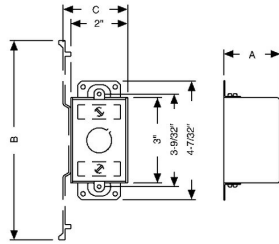

3 IN. X 2 IN. SWITCH BOXES - 2-3/4 TO 3-1/2 IN. DEEP WITH CONDUIT KO'S

2-3/4 in. Deep Switch Boxes - Gangable with Conduit KO's

A48

Catalog #: 562

APPLICATIONS

RACO® Switch boxes are used to house wiring devices such as switches and outlets

PRODUCT FEATURES

Gangable switch boxes offer the option of constructing a box to hold two or more devices
Reference the Box Selection section in the front of this catalog for complete description of bracket types and features

DRAWING DIMENSIONS

Dimension A: 2-3/4 in.
Dimension B: 7 in.
Dimension C: 2-13/64 in.

PRODUCT MEASUREMENTS

Depth: 2-3/4 in.
Cubic Inches (cm3): 14.0 (229.4)
Wt. Ea. (Lbs.): 0.707
Product Length (in.): 2.75
Product Width (in.): 7
Product Height (in.): 2.203

PACKAGING

Minimum Pack Qty.: 50
Std. Pkg.: 50
Product UPC-A Labeled: No
Weight (Lbs. Per/C): 70.7
Ship Carton Length (in.): 20
Ship Carton Width (in.): 7.5
Ship Carton Height (in.): 13.5
Ctn Weight (Lbs.): 35.35
Pallet Qty: 2100
UPC Number: 050169005620
I2of5: 50050169005625