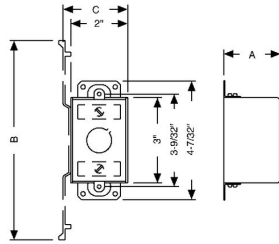

3 IN. X 2 IN. SWITCH BOXES - 2 TO 3-1/2 IN. DEEP WITH ARMORED CABLE / METAL CLAD / FLEX CLAMPS

2-1/2 in. Deep Switch Boxes - Gangable with Armored Cable/Metal Clad/Flex Clamps

A49

Catalog #: 524

APPLICATIONS

FIRE RESISTANCE

Acceptable for use in 2-hour rated walls

GENERAL PRODUCT INFORMATION

Wiring System: Armored Cable/Metal Clad/MCI-A/Flex

CONFIGURATION

End Knockouts: (2) 1/2 in.
Ends Cable: 4
Bracket Type: TS, for Metal or Wood Studs
Bracket Setback: 1/2 in.
Side Knockout(s): ---
Bottom Knockouts(s): (1) 1/2 in.

DRAWING DIMENSIONS

Dimension A: 2-1/2 in.
Dimension B: 7 in.
Dimension C: 2-13/64 in.

PRODUCT MEASUREMENTS

Depth: 2-1/2 in.
Cubic Inches (cm3): 12.5 (204.8)
Wt. Ea. (Lbs.): 0.707
Product Length (in.): 2.5
Product Width (in.): 7
Product Height (in.): 2.203

PACKAGING

Minimum Pack Qty.: 50
Std. Pkg.: 50
Product UPC-A Labeled: No
Weight (Lbs. Per/C): 70.7
Ship Carton Length (in.): 20
Ship Carton Width (in.): 7.5
Ship Carton Height (in.): 13.5
Ctn Weight (Lbs.): 35.35
Pallet Qty: 2100
UPC Number: 050169905241
I2of5: 50050169905246