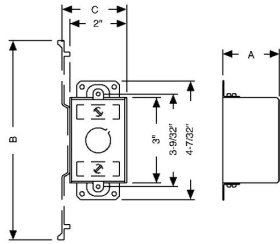

3 IN. X 2 IN. SWITCH BOXES - 1-1/2 TO 2-1/2 IN. DEEP WITH NONMETALLIC SHEATHED CABLE CLAMPS

2-1/2 in. Deep Switch Boxes - Gangable with Nonmetallic Sheathed Cable Clamps

A50

Catalog #: 519

APPLICATIONS

RACO® Switch boxes are used to house wiring devices such as switches and outlets

FIRE RESISTANCE

Acceptable for use in 2-hour rated walls

GENERAL PRODUCT INFORMATION

Wiring System: Nonmetallic Sheathed Cable

CONFIGURATION

End Knockouts: ---
Ends Cable: 4
Bracket Type: No Bracket
Side Knockout(s): ---
Bottom Knockouts(s): (1) 1/2 in.

DRAWING DIMENSIONS

Dimension A: 2-1/2 in.

PRODUCT MEASUREMENTS

Depth: 2-1/2 in.
Cubic Inches (cm3): 12.5 (204.8)
Wt. Ea. (Lbs.): 0.589
Product Length (in.): 2.5
Product Width (in.): 4.219
Product Height (in.): 2

PACKAGING

Minimum Pack Qty.: 25
Std. Pkg.: 25
Product UPC-A Labeled: Yes
Weight (Lbs. Per/C): 58.9
Ship Carton Length (in.): 12.875
Ship Carton Width (in.): 5.625
Ship Carton Height (in.): 8.75
Ctn Weight (Lbs.): 14.725
Pallet Qty: 3150
UPC Number: 050169005194
I2of5: 40050169005192