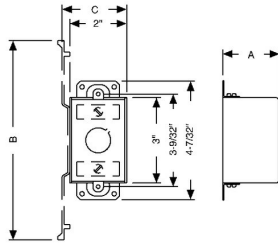

3 IN. X 2 IN. SWITCH BOXES - 1-1/2 TO 2-1/2 IN. DEEP WITH CONDUIT KO'S

1-1/2 in. Deep Switch Box - Gangable with Conduit KO's

A47

Catalog #: 400

APPLICATIONS

RACO® Switch boxes are used to house wiring devices such as switches and outlets

PRODUCT FEATURES

Gangable switch boxes offer the option of constructing a box to hold two or more devices
Plaster ears allow a box to be used in "old work" applications

UL LISTED

File E195978

COMPLIANCES

All RACO® single gang, two gang, 4 in. square, and single gang gangable UL listed steel boxes are acceptable for use in 2-hour fire rated walls. For additional information, consult UL "Fire Resistance Directory" or the UL website at www.ul.com

DRAWING DIMENSIONS

Dimension A: 1-1/2 in.

PRODUCT MEASUREMENTS

Depth: 1-1/2 in.
Cubic Inches (cm3): 7.5 (122.9)
Wt. Ea. (Lbs.): 0.383
Product Length (in.): 1.5
Product Width (in.): 4.219
Product Height (in.): 2

PACKAGING

Minimum Pack Qty.: 20
Std. Pkg.: 20
Product UPC-A Labeled: Yes
Weight (Lbs. Per/C): 38.3
Ship Carton Length (in.): 9.75
Ship Carton Width (in.): 6.5
Ship Carton Height (in.): 6.75
Ctn Weight (Lbs.): 7.66
Pallet Qty: 3920
UPC Number: 050169004005
I2of5: 40050169004003