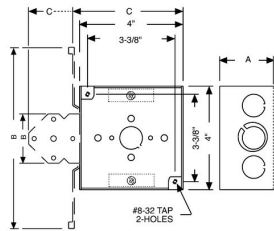

4 IN. SQUARE WELDED BOXES - 1-1/2 IN. DEEP WITH ARMORED CABLE / METAL CLAD / FLEX CLAMPS

4 in. Square Bracketed Boxes, 2-1/8 in. Deep - Welded with Armored Cable/Metal Clad/Flex Clamps

A18

Catalog #: 241

PRODUCT FEATURES

Reference the Box Selection section in the front of this catalog for complete description of bracket types and features
Combination screw heads provide for faster installation
TKO® Knockouts offer greater flexibility with RACO patented combination 1/2" and 3/4" knockout
N/A

DRAWING DIMENSIONS

Dimension A: 2-1/8 in.
Dimension B: 7 in.
Dimension C: 4-5/16 in.

PRODUCT MEASUREMENTS

Depth: 2-1/8 in.
Cubic Inches (cm3): 30.3 (496.5)
Wt. Ea. (Lbs.): 1.08
Product Length (in.): 2.188
Product Width (in.): 7
Product Height (in.): 4.313

PACKAGING

Minimum Pack Qty.: 25
Std. Pkg.: 25
Product UPC-A Labeled: No
Weight (Lbs. Per/C): 108
Ship Carton Length (in.): 20.875
Ship Carton Width (in.): 9
Ship Carton Height (in.): 8.5
Ctn Weight (Lbs.): 27
Pallet Qty: 1375
UPC Number: 050169902417
I2of5: 50050169902412