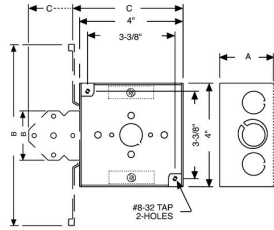

## 4 IN. SQUARE WELDED BOXES - 1-1/2 TO 2-1/8 IN. DEEP WITH NONMETALLIC SHEATHED CABLE CLAMPS

4 in. Square Boxes, 2-1/8 in. Deep - Welded with Nonmetallic Sheathed Cable Clamps

A19

Catalog #: 240

### DRAWING DIMENSIONS

Dimension A: 2-1/8 in.  
Dimension B: 7 in.  
Dimension C: 4-5/16 in.

### PRODUCT MEASUREMENTS

Depth: 2-1/8 in.  
Cubic Inches (cm3): 30.3 (496.5)  
Wt. Ea. (Lbs.): 1.066  
Product Length (in.): 2.188  
Product Width (in.): 7  
Product Height (in.): 4.313

### PACKAGING

Minimum Pack Qty.: 25  
Std. Pkg.: 25  
Product UPC-A Labeled: No  
Weight (Lbs. Per/C): 106.6  
Ship Carton Length (in.): 20.875  
Ship Carton Width (in.): 9  
Ship Carton Height (in.): 8.5  
Ctn Weight (Lbs.): 26.65  
Pallet Qty: 1375  
UPC Number: 050169902400  
I2of5: 50050169902405