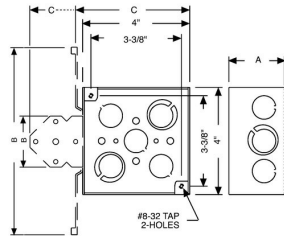

## 4 IN. SQUARE DRAWN BOXES - 1-1/4 TO 1-1/2 IN. DEEP WITH CONDUIT KO'S

4 in. Square Boxes, 1-1/2 in. Deep - Drawn with Conduit KO's

A09

Catalog #: 192

### DRAWING DIMENSIONS

Dimension A: 1-1/2 in.

### PRODUCT MEASUREMENTS

Depth: 1-1/2 in.  
Cubic Inches (cm3): 21.0 (344.1)  
Wt. Ea. (Lbs.): 0.66  
Product Length (in.): 1.563  
Product Width (in.): 4  
Product Height (in.): 4

### PACKAGING

Minimum Pack Qty.: 50  
Std. Pkg.: 50  
Product UPC-A Labeled: No  
Weight (Lbs. Per/C): 66  
Ship Carton Length (in.): 20.875  
Ship Carton Width (in.): 9  
Ship Carton Height (in.): 8.5  
Ctn Weight (Lbs.): 33  
Pallet Qty: 2750  
UPC Number: 050169901922  
I2of5: 50050169901927