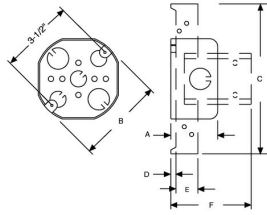

4 IN. OCTAGON DRAWN DEEP BOXES WITH CONDUIT KO'S

4 in. Octagon Box, 2-1/8" Deep - Drawn with Conduit KO's

A39

Catalog #: 167

APPLICATIONS

RACO® Octagon Boxes are used in the installation of ceiling or wall lighting fixtures

PRODUCT FEATURES

Combination screw heads provide for faster installation
N/A

UL LISTED

File E195978

FIRE RESISTANCE

Acceptable for use in 2-hour rated walls

GENERAL PRODUCT INFORMATION

Wiring System: Conduit
Country of Origin: USA

DRAWING DIMENSIONS

Dimension A: 2-1/8 in.
Dimension B: 4 in.

PRODUCT MEASUREMENTS

Depth: 2-1/8 in.
Cubic Inches (cm3): 21.5 (352.3)
Wt. Ea. (Lbs.): 0.624
Product Length (in.): 2.188
Product Width (in.): 4
Product Height (in.): 4

PACKAGING

Minimum Pack Qty.: 25
Std. Pkg.: 25
Product UPC-A Labeled: No
Weight (Lbs. Per/C): 62.4
Ship Carton Length (in.): 11.125
Ship Carton Width (in.): 8.75
Ship Carton Height (in.): 10.625
Ctn Weight (Lbs.): 15.6
Pallet Qty: 2000
UPC Number: 050169001677
I2of5: 40050169001675