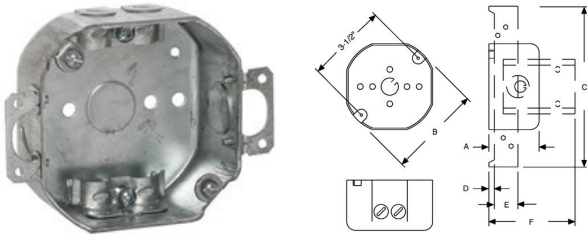

4 IN. OCTAGON DRAWN BOXES WITH NONMETALLIC SHEATHED CABLE CLAMPS

4 in. Octagon Box, 1-1/2 in. Deep - Drawn with Nonmetallic Sheathed Cable Clamps

A41

Catalog #: 150

APPLICATIONS

RACO® Octagon Boxes are used in the installation of ceiling or wall lighting fixtures

PRODUCT FEATURES

Combination screw heads provide for faster installation
N/A

UL LISTED

File E195978

FIRE RESISTANCE

Acceptable for use in 2-hour rated walls

GENERAL PRODUCT INFORMATION

Wiring System: Nonmetallic Sheathed Cable
Country of Origin: USA

DRAWING DIMENSIONS

Dimension A: 1-1/2 in.
Dimension B: 4 in.

PRODUCT MEASUREMENTS

Depth: 1-1/2 in.
Cubic Inches (cm3): 15.5 (254.0)
Wt. Ea. (Lbs.): 0.578
Product Length (in.): 1.563
Product Width (in.): 5
Product Height (in.): 4