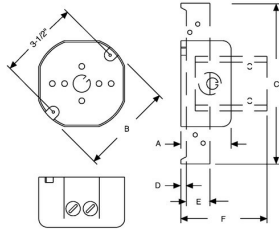

4 IN. OCTAGON DRAWN BOXES WITH NONMETALLIC SHEATHED CABLE CLAMPS

4 in. Octagon Box, 1-1/2 in. Deep - Drawn with Nonmetallic Sheathed Cable Clamps

A41

Catalog #: 146

APPLICATIONS

RACO® Octagon Boxes are used in the installation of ceiling or wall lighting fixtures

PRODUCT FEATURES

Combination screw heads provide for faster installation
N/A

UL LISTED

File E195978

FIRE RESISTANCE

Acceptable for use in 2-hour rated walls

GENERAL PRODUCT INFORMATION

Wiring System: Nonmetallic Sheathed Cable
Country of Origin: USA

DRAWING DIMENSIONS

Dimension A: 1-1/2 in.
Dimension B: 4 in.

PRODUCT MEASUREMENTS

Depth: 1-1/2 in.
Cubic Inches (cm3): 15.5 (254.0)
Wt. Ea. (Lbs.): 0.551
Product Length (in.): 1.563
Product Width (in.): 4
Product Height (in.): 4

PACKAGING

Minimum Pack Qty.: 25
Std. Pkg.: 25
Product UPC-A Labeled: Yes
Weight (Lbs. Per/C): 55.1
Ship Carton Length (in.): 16.5
Ship Carton Width (in.): 5.375
Ship Carton Height (in.): 7.5
Ctn Weight (Lbs.): 13.775
Pallet Qty: 2800
UPC Number: 050169001462
I2of5: 40050169001460