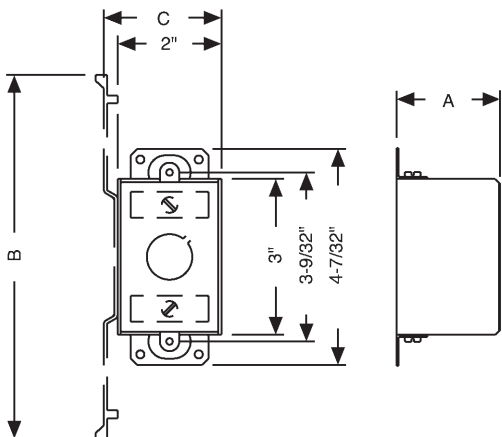

COMPLIANCES

- File E195978
- File LR-1082 (601G CSA only)
- All RACO® single gang, two gang, 4" square, and single gang gangable U.L. listed steel boxes are acceptable for use in 2-hour fire rated walls. For additional information, consult U.L. “Fire Resistance Directory” or the U.L. website at www.ul.com

CAT. #	DESCRIPTION	CUBIC INCHES (CM ³)	KNOCKOUTS				STD. PKG.	BAR CODE
			SIDES CONDUIT	ENDS CABLE	ENDS CONDUIT	BOTTOM CONDUIT		
2-3/4" Deep Switch Box – Gangable with Nonmetallic Sheathed Cable Clamps								
567	Plaster Ears	14.0 (229.4)	(4) 1/2"	4	(2) 1/2"	(1) 1/2"	25	
564	TS Bracket, 1/2" Setback	14.0 (229.4)	(2) 1/2"	4	(2) 1/2"	(1) 1/2"	25	
2-27/32" Deep Switch Box – Gangable with Nonmetallic Sheathed Cable Clamps								
355	S Bracket, Nails	15.8 (258.9)	—	4	—	(1) 1/2"	50	—
8355	S Bracket, Nails	15.8 (258.9)	—	4	—	(1) 1/2"	20	
3-1/2" Deep Switch Box – Gangable with Nonmetallic Sheathed Cable Clamps								
601	Plaster Ears	18.0 (295.0)	(4) 1/2"	4	(2) 1/2"	(1) 1/2"	25	—
8601	Plaster Ears	18.0 (295.0)	(4) 1/2"	4	(2) 1/2"	(1) 1/2"	25	
601G	Plaster Ears, With Ground Screw Driven	18.0 (295.0)	(4) 1/2"	4	(2) 1/2"	(1) 1/2"	25	—
605	TS Bracket, 1/2" Setback	18.0 (295.0)	(4) 1/2"	4	(2) 1/2"	(1) 1/2"	25	
603	B Bracket, 5/8" Setback	18.0 (295.0)	(4) 1/2"	4	(2) 1/2"	(1) 1/2"	25	—

SEE END OF SECTION (PG A71) FOR DETAILED DRAWINGS >>

SWITCH BOXES

SINGLE GANG AND GANGABLE CABLE SWITCH BOXES

CAT. #	DIMENSIONS		
	A (INSIDE)	B	C
410	1-1/2"	-	-
440	2"	-	-
445	2"	-	-
471	2-1/4"	-	-
473	2-1/4"	-	-
487	2-1/4"	-	-
512	2-1/2"	-	-
517	2-1/2"	-	-
518	2-1/2"	-	-
519	2-1/2"	-	-
522	2-1/2"	1-31/32"	5-3/64"
523	2-1/2"	-	-
526	2-1/2"	1-3/8"	3-13/32"
528	2-1/2"	-	-
529	2-1/2"	1-31/32"	5-3/64"
531	2-1/2"	7"	2-13/64"
540	2-1/2"	1-31/32"	4"
545	2-1/2"	-	-
564	2-3/4"	7"	2-13/64"
567	2-3/4"	-	-
574	2-3/4"	7"	2-13/64"
600	3-1/2"	-	-
603	3-1/2"	1-31/32"	4"
604	3-1/2"	7"	2-13/64"
605	3-1/2"	7"	2-13/64"
524, 8524	2-1/2"	7"	2-13/64"
570RAC	2-3/4"	-	-
601, 8601	3-1/2"	-	-
601G	3-1/2"	-	-