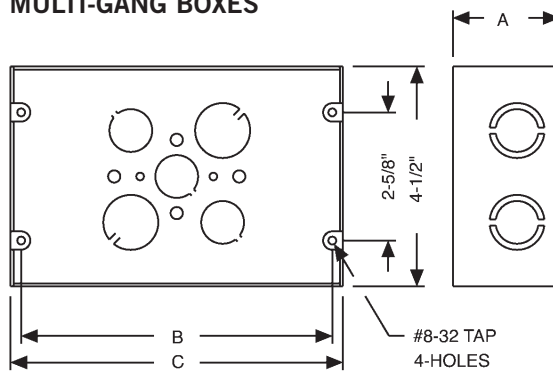

SEE END OF SECTION (PG A71) FOR DETAILED DRAWINGS >>

SWITCH BOXES

SINGLE GANG AND GANGABLE CABLE SWITCH BOXES

CAT. #	DIMENSIONS		
	A (INSIDE)	B	C
410	1-1/2"	-	-
440	2"	-	-
445	2"	-	-
471	2-1/4"	-	-
473	2-1/4"	-	-
487	2-1/4"	-	-
512	2-1/2"	-	-
517	2-1/2"	-	-
518	2-1/2"	-	-
519	2-1/2"	-	-
522	2-1/2"	1-31/32"	5-3/64"
523	2-1/2"	-	-
526	2-1/2"	1-3/8"	3-13/32"
528	2-1/2"	-	-
529	2-1/2"	1-31/32"	5-3/64"
531	2-1/2"	7"	2-13/64"
540	2-1/2"	1-31/32"	4"
545	2-1/2"	-	-
564	2-3/4"	7"	2-13/64"
567	2-3/4"	-	-
574	2-3/4"	7"	2-13/64"
600	3-1/2"	-	-
603	3-1/2"	1-31/32"	4"
604	3-1/2"	7"	2-13/64"
605	3-1/2"	7"	2-13/64"
524, 8524	2-1/2"	7"	2-13/64"
570RAC	2-3/4"	-	-
601, 8601	3-1/2"	-	-
601G	3-1/2"	-	-

MULTI-DEVICE SWITCH BOXES

CAT. #	DIMENSIONS				
	A (INSIDE)	B	C	D	E
686	2-1/2"	3-3/4"	5-9/16"	7-5/8"	5-31/32"
687	2-1/2"	3-3/4"	7-3/8"	7-5/8"	7-25/32"

MULTI-GANG BOXES

CAT. #	DIMENSIONS		
	A (INSIDE)	B	C
941	2-1/2"	6-3/8"	6-13/16"
942	2-1/2"	8-3/16"	8-5/8"
943	2-1/2"	10"	10-7/16"
944	2-1/2"	11-13/16"	12-1/4"
945	2-1/2"	13-5/8"	14-1/16"
951	1-5/8"	6-3/8"	6-13/16"
952	1-5/8"	8-3/16"	8-5/8"
953	1-5/8"	10"	10-7/16"
954	1-5/8"	11-13/16"	12-1/4"
955	1-5/8"	13-5/8"	14-1/16"
956	1-5/8"	15-7/16"	15-7/8"
957	1-5/8"	17-1/4"	17-11/16"
958	1-5/8"	19-1/16"	19-1/2"