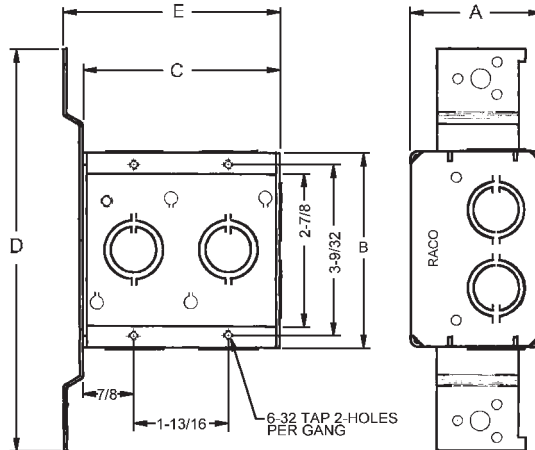

SEE END OF SECTION (PG A71) FOR DETAILED DRAWINGS >>

SWITCH BOXES

SINGLE GANG AND GANGABLE CABLE SWITCH BOXES

CAT. #	DIMENSIONS		
	A (INSIDE)	B	C
410	1-1/2"	-	-
440	2"	-	-
445	2"	-	-
471	2-1/4"	-	-
473	2-1/4"	-	-
487	2-1/4"	-	-
512	2-1/2"	-	-
517	2-1/2"	-	-
518	2-1/2"	-	-
519	2-1/2"	-	-
522	2-1/2"	1-31/32"	5-3/64"
523	2-1/2"	-	-
526	2-1/2"	1-3/8"	3-13/32"
528	2-1/2"	-	-
529	2-1/2"	1-31/32"	5-3/64"
531	2-1/2"	7"	2-13/64"
540	2-1/2"	1-31/32"	4"
545	2-1/2"	-	-
564	2-3/4"	7"	2-13/64"
567	2-3/4"	-	-
574	2-3/4"	7"	2-13/64"
600	3-1/2"	-	-
603	3-1/2"	1-31/32"	4"
604	3-1/2"	7"	2-13/64"
605	3-1/2"	7"	2-13/64"
524, 8524	2-1/2"	7"	2-13/64"
570RAC	2-3/4"	-	-
601, 8601	3-1/2"	-	-
601G	3-1/2"	-	-

MULTI-DEVICE SWITCH BOXES

CAT. #	DIMENSIONS				
	A (INSIDE)	B	C	D	E
686	2-1/2"	3-3/4"	5-9/16"	7-5/8"	5-31/32"
687	2-1/2"	3-3/4"	7-3/8"	7-5/8"	7-25/32"

MULTI-GANG BOXES

CAT. #	DIMENSIONS		
	A (INSIDE)	B	C
941	2-1/2"	6-3/8"	6-13/16"
942	2-1/2"	8-3/16"	8-5/8"
943	2-1/2"	10"	10-7/16"
944	2-1/2"	11-13/16"	12-1/4"
945	2-1/2"	13-5/8"	14-1/16"
951	1-5/8"	6-3/8"	6-13/16"
952	1-5/8"	8-3/16"	8-5/8"
953	1-5/8"	10"	10-7/16"
954	1-5/8"	11-13/16"	12-1/4"
955	1-5/8"	13-5/8"	14-1/16"
956	1-5/8"	15-7/16"	15-7/8"
957	1-5/8"	17-1/4"	17-11/16"
958	1-5/8"	19-1/16"	19-1/2"