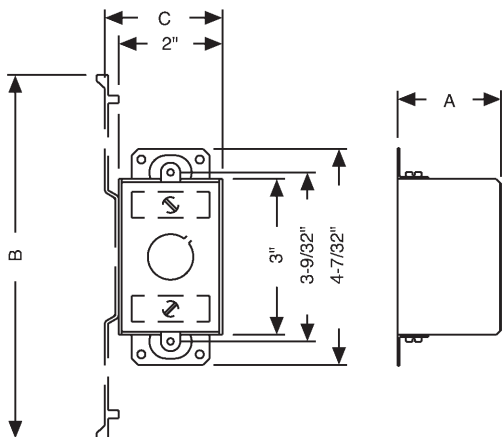

COMPLIANCES

- File E195978
- All RACO® single gang, two gang, 4" square, and single gang gangable U.L. listed steel boxes are acceptable for use in 2-hour fire rated walls. For additional information, consult U.L. "Fire Resistance Directory" or the U.L. website at www.ul.com

SEE END OF SECTION (PG A71) FOR DETAILED DRAWINGS >>

SWITCH BOXES

SINGLE GANG AND GANGABLE CABLE SWITCH BOXES

CAT. #	DIMENSIONS		
	A (INSIDE)	B	C
410	1-1/2"	-	-
440	2"	-	-
445	2"	-	-
471	2-1/4"	-	-
473	2-1/4"	-	-
487	2-1/4"	-	-
512	2-1/2"	-	-
517	2-1/2"	-	-
518	2-1/2"	-	-
519	2-1/2"	-	-
522	2-1/2"	1-31/32"	5-3/64"
523	2-1/2"	-	-
526	2-1/2"	1-3/8"	3-13/32"
528	2-1/2"	-	-
529	2-1/2"	1-31/32"	5-3/64"
531	2-1/2"	7"	2-13/64"
540	2-1/2"	1-31/32"	4"
545	2-1/2"	-	-
564	2-3/4"	7"	2-13/64"
567	2-3/4"	-	-
574	2-3/4"	7"	2-13/64"
600	3-1/2"	-	-
603	3-1/2"	1-31/32"	4"
604	3-1/2"	7"	2-13/64"
605	3-1/2"	7"	2-13/64"
524, 8524	2-1/2"	7"	2-13/64"
570RAC	2-3/4"	-	-
601, 8601	3-1/2"	-	-
601G	3-1/2"	-	-

MULTI-DEVICE SWITCH BOXES

CAT. #	DIMENSIONS				
	A (INSIDE)	B	C	D	E
686	2-1/2"	3-3/4"	5-9/16"	7-5/8"	5-31/32"
687	2-1/2"	3-3/4"	7-3/8"	7-5/8"	7-25/32"

MULTI-GANG BOXES

CAT. #	DIMENSIONS		
	A (INSIDE)	B	C
941	2-1/2"	6-3/8"	6-13/16"
942	2-1/2"	8-3/16"	8-5/8"
943	2-1/2"	10"	10-7/16"
944	2-1/2"	11-13/16"	12-1/4"
945	2-1/2"	13-5/8"	14-1/16"
951	1-5/8"	6-3/8"	6-13/16"
952	1-5/8"	8-3/16"	8-5/8"
953	1-5/8"	10"	10-7/16"
954	1-5/8"	11-13/16"	12-1/4"
955	1-5/8"	13-5/8"	14-1/16"
956	1-5/8"	15-7/16"	15-7/8"
957	1-5/8"	17-1/4"	17-11/16"
958	1-5/8"	19-1/16"	19-1/2"