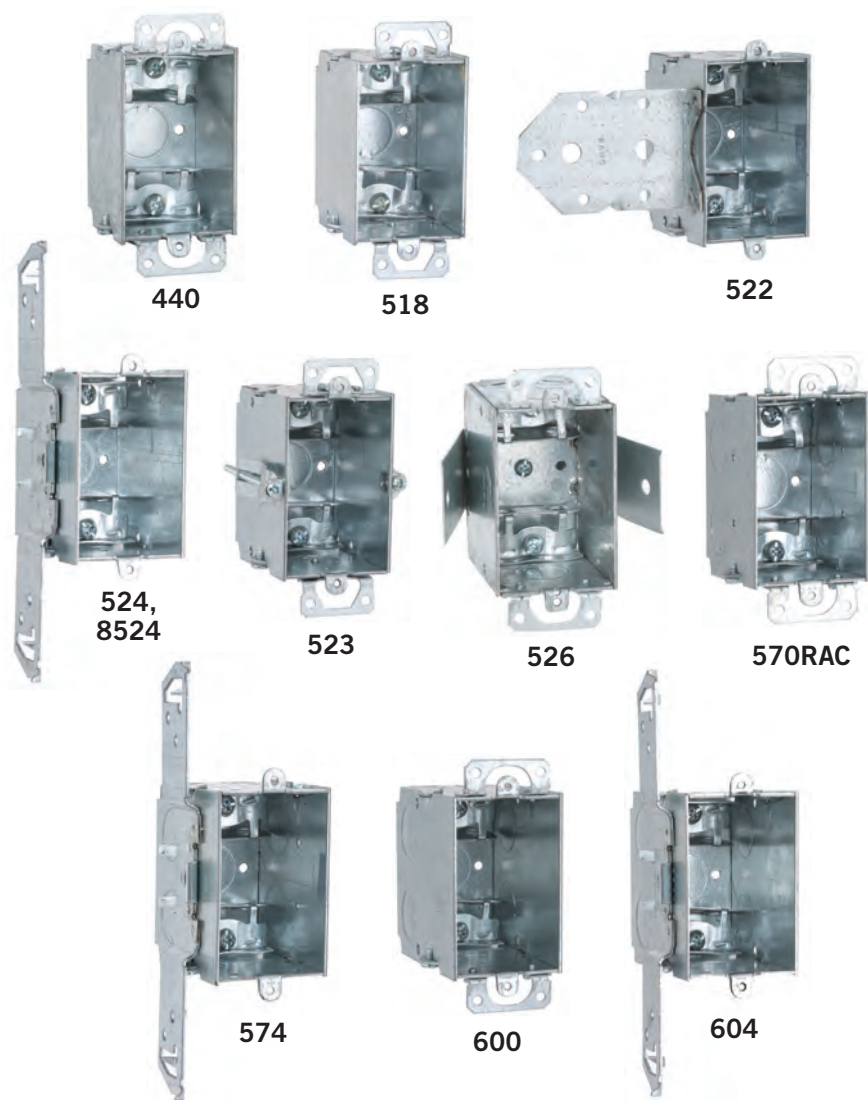

3" x 2" SWITCH BOXES – WITH ARMORED CABLE / METAL CLAD / FLEX CLAMPS

APPLICATIONS

- RACO® Switch boxes are used to house wiring devices such as switches or outlets

PRODUCT FEATURES

- Gangable switch boxes offer the option of constructing a box to hold two or more devices
- Plaster ears allow box to be used in "old work" applications
- Reference the Box Selection section in the front of this catalog for complete description of clamp types and features

COMPLIANCES

- File E195978
- All RACO® single gang, two gang, 4" square, and single gang gangable U.L. listed steel boxes are acceptable for use in 2-hour fire rated walls. For additional information, consult U.L. "Fire Resistance Directory" or the U.L. website at www.ul.com

CAT. #	DESCRIPTION	CUBIC INCHES (CM ³)	KNOCKOUTS				STD. PKG.	BAR CODE
			SIDES CONDUIT	ENDS CABLE	ENDS CONDUIT	BOTTOM CONDUIT		
2" Deep Switch Box – Gangable with Armored Cable/Metal Clad/Flex Clamps								
440	Plaster Ears	10.0 (163.9)	—	4	—	(1) 1/2"	50	—
2-1/2" Deep Switch Box – Gangable with Armored Cable/Metal Clad/Flex Clamps								
518	Plaster Ears	12.5 (204.8)	—	4	—	(1) 1/2"	25	
524	TS Bracket, 1/2" Setback	12.5 (204.8)	—	4	(2) 1/2"	(1) 1/2"	50	—
8524	TS Bracket, 1/2" Setback	12.5 (204.8)	—	4	(2) 1/2"	(1) 1/2"	50	
522	LB Bracket, 5/8" Setback	12.5 (204.8)	—	4	(2) 1/2"	(1) 1/2"	25	
523	Plaster Ears, Old Work, GRIPTITE®	12.5 (204.8)	—	4	—	(1) 1/2"	25	
526	Plaster Ears, Old Work, 3/4" Sheet Rock Max.	12.5 (204.8)	—	4	—	—	20	
2-3/4" Deep Switch Box – Gangable with Armored Cable/Metal Clad/Flex Clamps								
570RAC	2-3/4" Depth, Plaster Ears	14.0 (229.4)	(4) 1/2"	4	(2) 1/2"	(1) 1/2"	50	—
574	2-3/4" Depth, TS Bracket, 1/2" Setback	14.0 (229.4)	(2) 1/2"	4	(2) 1/2"	(1) 1/2"	25	
3-1/2" Deep Switch Box – Gangable with Armored Cable/Metal Clad/Flex Clamps								
600	Plaster Ears	18.0 (295.0)	(4) 1/2"	4	(2) 1/2"	(1) 1/2"	25	—
604	TS Bracket, 1/2" Setback	18.0 (295.0)	(4) 1/2"	4	(2) 1/2"	(1) 1/2"	25	