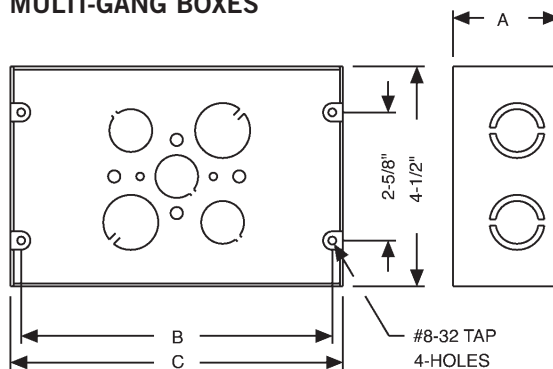

SEE END OF SECTION (PG A71) FOR DETAILED DRAWINGS >>

SWITCH BOXES

SINGLE GANG AND GANGABLE CABLE SWITCH BOXES

CAT. #	DIMENSIONS		
	A (INSIDE)	B	C
410	1-1/2"	-	-
440	2"	-	-
445	2"	-	-
471	2-1/4"	-	-
473	2-1/4"	-	-
487	2-1/4"	-	-
512	2-1/2"	-	-
517	2-1/2"	-	-
518	2-1/2"	-	-
519	2-1/2"	-	-
522	2-1/2"	1-31/32"	5-3/64"
523	2-1/2"	-	-
526	2-1/2"	1-3/8"	3-13/32"
528	2-1/2"	-	-
529	2-1/2"	1-31/32"	5-3/64"
531	2-1/2"	7"	2-13/64"
540	2-1/2"	1-31/32"	4"
545	2-1/2"	-	-
564	2-3/4"	7"	2-13/64"
567	2-3/4"	-	-
574	2-3/4"	7"	2-13/64"
600	3-1/2"	-	-
603	3-1/2"	1-31/32"	4"
604	3-1/2"	7"	2-13/64"
605	3-1/2"	7"	2-13/64"
524, 8524	2-1/2"	7"	2-13/64"
570RAC	2-3/4"	-	-
601, 8601	3-1/2"	-	-
601G	3-1/2"	-	-

MULTI-DEVICE SWITCH BOXES

CAT. #	DIMENSIONS				
	A (INSIDE)	B	C	D	E
686	2-1/2"	3-3/4"	5-9/16"	7-5/8"	5-31/32"
687	2-1/2"	3-3/4"	7-3/8"	7-5/8"	7-25/32"

MULTI-GANG BOXES

CAT. #	DIMENSIONS		
	A (INSIDE)	B	C
941	2-1/2"	6-3/8"	6-13/16"
942	2-1/2"	8-3/16"	8-5/8"
943	2-1/2"	10"	10-7/16"
944	2-1/2"	11-13/16"	12-1/4"
945	2-1/2"	13-5/8"	14-1/16"
951	1-5/8"	6-3/8"	6-13/16"
952	1-5/8"	8-3/16"	8-5/8"
953	1-5/8"	10"	10-7/16"
954	1-5/8"	11-13/16"	12-1/4"
955	1-5/8"	13-5/8"	14-1/16"
956	1-5/8"	15-7/16"	15-7/8"
957	1-5/8"	17-1/4"	17-11/16"
958	1-5/8"	19-1/16"	19-1/2"