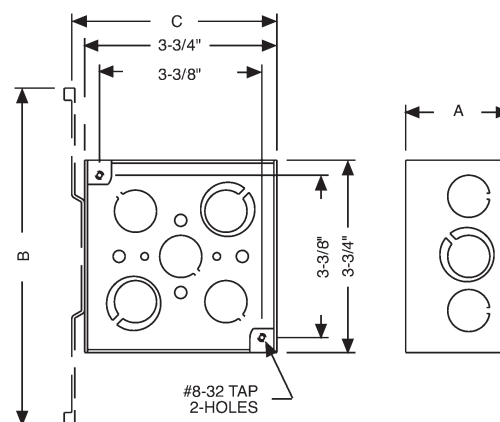

3-3/4" SQUARE CONDUIT BOXES

CAT. #	DIMENSIONS		
	A (INSIDE)	B	C
255	3-1/2"	7-5/8"	3-3/4"
911-1	3-1/2"	7-5/8"	3-3/4"
256	3-1/2"	-	-
911-2	3-1/2"	-	-