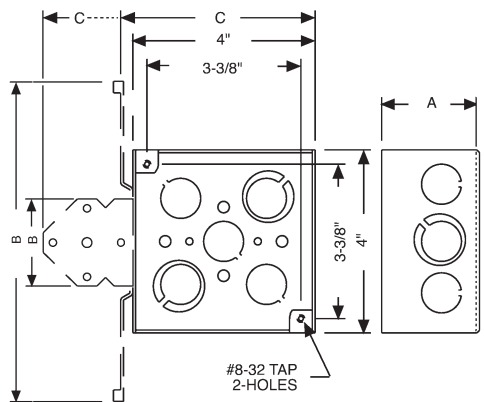

SQUARE BOXES

4" SQUARE CONDUIT BOXES

CAT. #	DIMENSIONS		
	A (INSIDE)	B	C
181	1-1/2"	-	-
185	1-1/4"	-	-
187	1-1/2"	-	-
199	1-1/2"	6-7/8"	4-3/8"
202	1-1/2"	-	-
204	1-1/2"	-	-
207	2-1/8"	-	-
226	1-1/2"	-	-
227	1-1/2"	4-5/8"	5-1/2"
236	2-1/8"	7-5/8"	4-3/8"
237	2-1/8"	7-5/8"	4-3/8"
238	2-1/8"	4-5/8"	5-1/2"
239	2-1/8"	-	-
251	2-1/8"	1-31/32"	6"
8197	1-1/2"	7-3/8"	4-3/8"
189, 8189	1-1/2"	-	-
189F	1-1/2"	-	-
189H	1-1/2"	3-1/8"	4-15/16"
189HS	1-1/2"	3-1/8"	4-15/16"
189HWP	1-1/2"	3-1/8"	4-15/16"
189M	1-1/2"	3-1/8"	4-15/16"
189RAC	1-1/2"	-	-
189SM	1-1/2"	-	-
190, 8190	1-1/2"	-	-
191, 8191	1-1/2"	-	-
192, 8192	1-1/2"	-	-
192SM	1-1/2"	-	-
193, 8193	1-1/2"	1-31/32"	6"
196, 8196	1-1/2"	6-7/8"	4-3/8"
201, 8201	1-1/2"	-	-
203, 8203	1-1/2"	-	-
208, 8208	1-1/2"	6-13/16"	5-15/16"
231, 8231	2-1/8"	-	-
232, 8232	2-1/8"	-	-
232F	2-1/8"	-	-
232H	2-1/8"	3-1/8"	4-15/16"
232HS	2-1/8"	3-1/8"	4-15/16"
232HWP	2-1/8"	3-1/8"	4-15/16"
232M	2-1/8"	7"	4-15/16"
232-OW	2-1/8"	-	-
232RAC	2-1/8"	-	-
232SM	2-1/8"	-	-
233, 8233	2-1/8"	-	-
235, 8235	2-1/8"	7"	4-5/16"
911-3	2-1/8"	-	-
911-4	2-1/8"	7-5/8"	4-3/8"
911-6	1-1/2"	-	-
911-9	1-1/2"	-	-