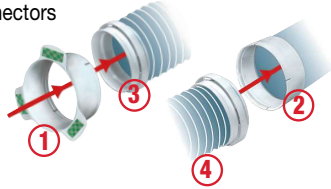

QCA Header Card pk. 6/PDQ Display

THUMB SCREW METAL CLAMPS

- Easy Turn Metal Clamps
- Adjustable Worm Drive with Thumb Screw - No Tools Needed

DVC-M 2/Display Bag pk. 10/100

16" TIES FOR 3" OR 4" VENTS

- Reusable and Releasable Nylon Ties