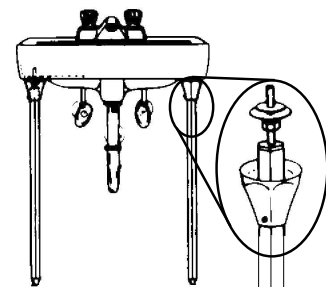

- Cast

8366030 Carded pk. 1/25

SINK INSTALLATION

SINK & BASIN HANGERS

- Universal Fit
- Galvanized Steel

0958P Basin (lavatory) Bulk pk. 10/100

0978P 7" Basin (lavatory) Bulk pk. 10/100

LAV LEGS (BASIN LEG)

- Top of Leg Attaches to Bottom of Sink.
- All Mounting Hardware Included
- Decorative Hex Bell Flange
- Adjustable Legs — 28-1/4" to 29-1/2"

0964 1 Pr/Box pk. 1/12

SINK & LAVATORY ACCESSORIES (continued)