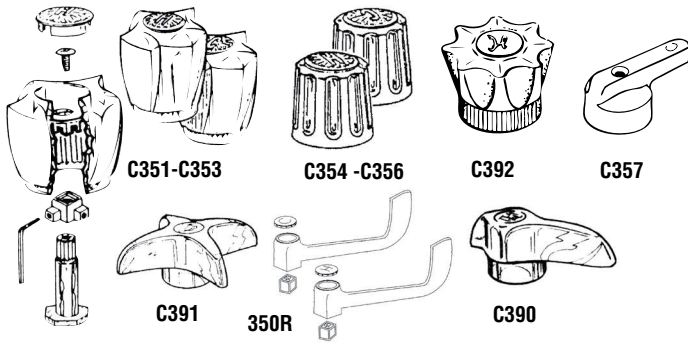

UNIVERSAL HANDLES

ASSORTED STYLES

ITEM#	STYLE	FITS	Put-Up	PACK
# C351	Acrylic	SMALL - Hot / Cold	Pr/Card	pk. 3
# C352	Acrylic	LARGE - Hot / Cold	Pr/Card	pk. 3
# C353	Acrylic	DIV.	Ea/Card	pk. 3
# C351A	Acrylic	SMALL - Hot/Cold/Div	EA/Card	pk. 3/72
# C352A	Acrylic	LARGE - Hot/Cold/Div	EA/Card	pk. 3/72
# C354	Chrome	SMALL - Hot / Cold	Pr/Card	pk. 3
# C355	Chrome	LARGE - Hot / Cold	Pr/Card	pk. 3
# C356	Chrome	DIV.	Ea/Card	pk. 3
# C390	Chrome	LEVER - Hot / Cold	Pr/Card	pk. 3
# C391	Chrome	CROSS - Hot / Cold	Pr/Card	pk. 3
# C392	Acrylic	H/C w/REMOVE SKIRT	Pr/Card	pk. 3
# 350R	Chrome	BLADE-STYLE	Pr/Bagged	pk. 3
# C357	Chrome	CANOPY LEVER - H/C	Pr/Card	pk. 3

HANDLE PULLERS

FAUCET HANDLE PULLER

C1104 Carded pk. 4/36

LARGE HANDLE PULLER

• 2 Stage Handle Puller for Narrow and Wide Faucet Handles

1104B Bulk pk. 1/25

DELUXE HANDLE PULLER

• Removes All Canopy Lever Handles Quickly & Easily without Scratching
• Counter-Weight to Pull Hard-to-Remove Handles

1104A Bulk pk. 1/25

INDEX BUTTONS

INDEX BUTTONS FOR PRICE-PFISTER®*

• 15/16" Diameter

# 379	HOT	Bulk	pk. 10
# 381	DIV.	Bulk	pk. 10
# 380	COLD	Bulk	pk. 10

INDEX BUTTONS

INDEX BUTTONS FOR GERBER®*

• 1" Diameter