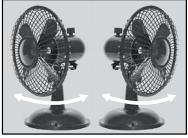

2-IN-1 CLIP-ON STYLE OR DESK STYLE FAN

- One Fan w/ Two Interchangeable Bases
- 2 Speeds

CZ6X
pk. 12

Clip-On Base

6" TABLE FAN

- Adjustable Tilt
- 2 Speeds

CZ6D
pk. 12

6" CLIP-ON FAN

• Expandable 23-1/2" to 37"

• 3 Fan Functions:

• Intake Exhaust Circulate

8" TURBO FAN

- 3 Speeds
- Adjustable Tilt
- Powerful Motor

Can Be Mounted to Wall!

CZHV8T pk. 4